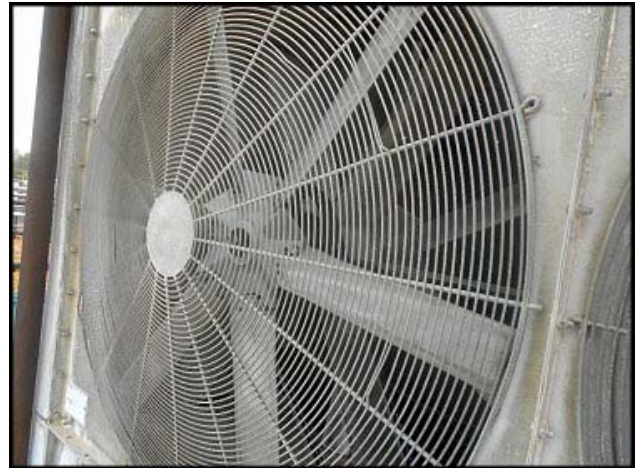

1994 Imeco XL Series Evaporative Condenser - 415 Tons

Mfg: Imeco

Model: XLP-L-415

Stock No: BDPC284.75

Serial No: 5815-1-LH

1994 Imeco XL Series Evaporative Condenser. Model: XLP-L-415. S/N: 5815-1-LH. Rated capacity: 415 tons using R-22 at 105°F condensing, 40°F suction and 78°F web bulb temperatures or 294 tons using R-717 at 96.3°F condensing, 20°F suction and 78°F wet bulb temperatures. Fan motor: 20 hp. Pump motor: 3 hp. Shipping weight: 16600 lbs. Overall dimensions: 13 ft. 5 in. L x 10 ft. 1 in. W x 15 ft. H.

Imeco[®] 3820 Highway 26 South
Polo, Illinois 61051
PH: (815) 946-2355
FAX: (815) 946-3400

MODEL				SERIAL	
XCEL 435				5818/1	
QTY.	MTR. HP	VOLTAGE	FLA	DATE MANUFACTURED	
		260	25	11/18/94	
QTY.	MTR. HP	VOLTAGE	FLA	PLANT LOCATION	
				DIXON ILL.	
QTY.	MTR. HP	VOLTAGE	FLA		
MAX. PRESS.		REFRIGERANT		BELLY SIZE	
250 PSI		R-11		3140	
DELTA PR. IS					
01237					