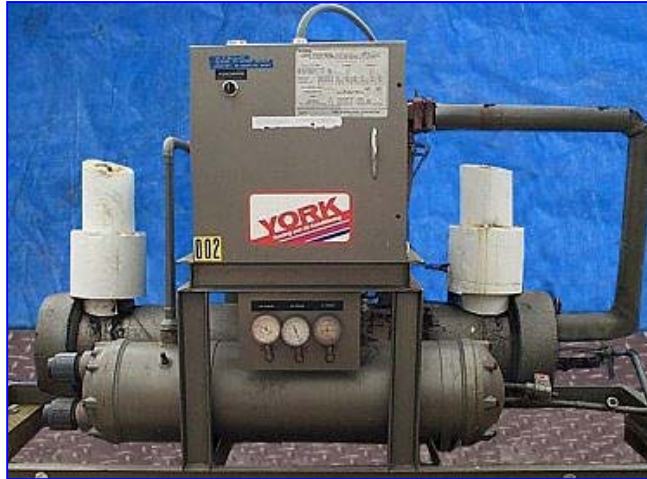

York Liquid Chiller

Mfg: York

Model: LCHWC25-25

Stock No. 120.DBHK202.0

Serial No. 110652-032089

York International Liquid Chiller. Model LCHWC5-25. S/N 110651-032089. 208/230 volt, 3 phase, 60 Hz, Minimum circuit amps 27, max dual element fuse 45. Compressor, S/N ET89B 17727H, 208/230 V, 3 phase, 60 Hz. RLA 21.4, LRA 115. Control Supply 120 V, 1 phase, 60 Hz. This unit is skid mounted, Overall dimensions 65 in. L x 27 in. W x 37 in. H, 1-1/2 in. inlet threaded, 1-1/2 in. threaded outlet.