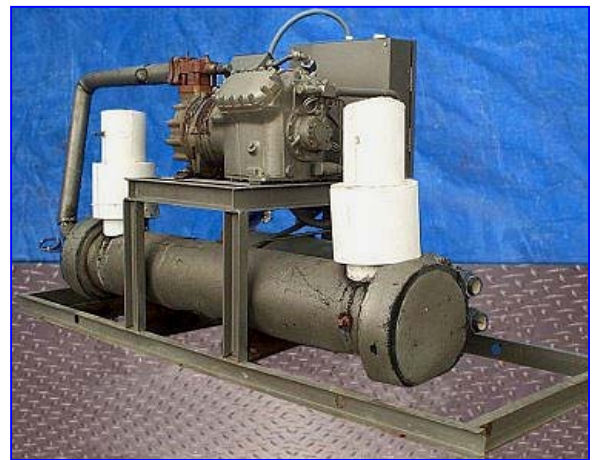

York Liquid Chiller

Mfg: York

Model: LCHWC25-25

Stock No. 120.DBHK202.0

Serial No. 110652-032089

York International Liquid Chiller. Model LCHWC5-25. S/N 110651-032089. 208/230 volt, 3 phase, 60 Hz, Minimum circuit amps 27, max dual element fuse 45. Compressor, S/N ET89B 17727H, 208/230 V, 3 phase, 60 Hz. RLA 21.4, LRA 115. Control Supply 120 V, 1 phase, 60 Hz. This unit is skid mounted, Overall dimensions 65 in. L x 27 in. W x 37 in. H, 1-1/2 in. inlet threaded, 1-1/2 in. threaded outlet.