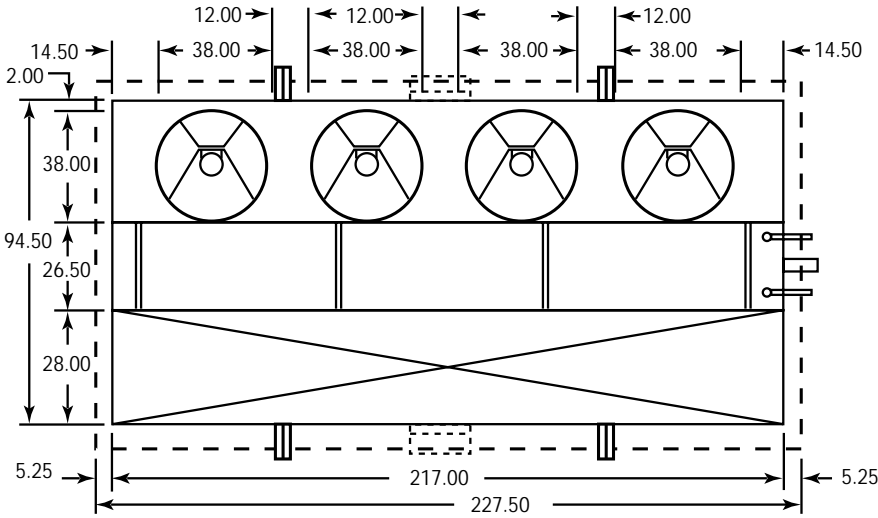

IRF - 60 DIMENSIONAL DATA

Plan View

Elevation

PLENUM OPTIONS

NOTES:

- A** Discharge tubes are 21.00 inches on center.
- B** Discharge tubes are 26.25 inches on center.
- C** Discharge tubes are 31.50 inches on center.
- D. Dimensions shown in inches & subject to change without notice.