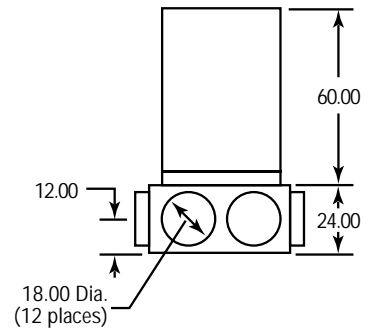

IRF - 60 DIMENSIONAL DATA

Plan View

Elevation

PLENUM OPTIONS

NOTES:

- A** Discharge tubes are 21.00 inches on center.
- B** Discharge tubes are 26.25 inches on center.
- C** Discharge tubes are 31.50 inches on center.
- D. Dimensions shown in inches & subject to change without notice.