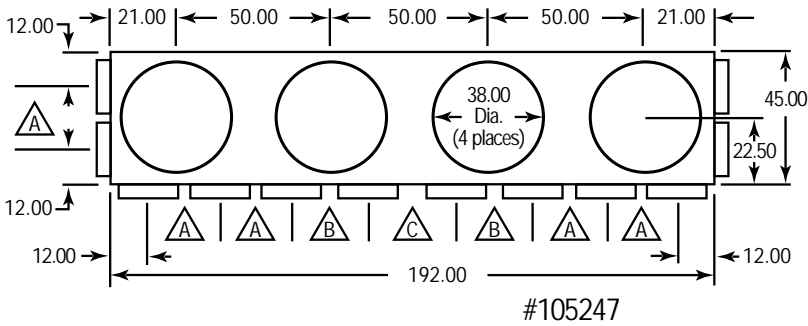

IRF - 60 DIMENSIONAL DATA

Plan View

Elevation

PLENUM OPTIONS

NOTES:

- A** Discharge tubes are 21.00 inches on center.
- B** Discharge tubes are 26.25 inches on center.
- C** Discharge tubes are 31.50 inches on center.
- D. Dimensions shown in inches & subject to change without notice.