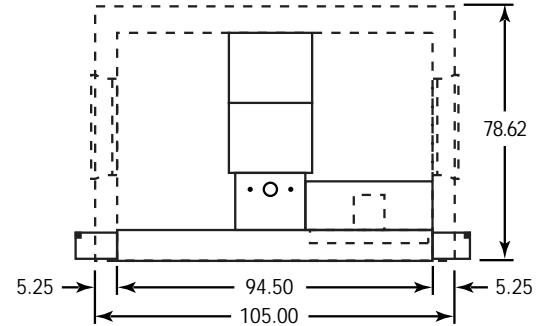

IRF - 60 DIMENSIONAL DATA

Plan View

Elevation

PLENUM OPTIONS

NOTES:

- A** Discharge tubes are 21.00 inches on center.
- B** Discharge tubes are 26.25 inches on center.
- C** Discharge tubes are 31.50 inches on center.
- D. Dimensions shown in inches & subject to change without notice.