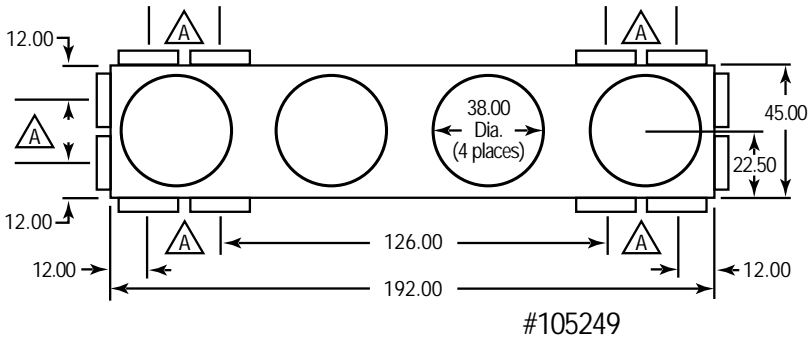

IRF - 60 DIMENSIONAL DATA

Plan View

Elevation

PLENUM OPTIONS

NOTES:

- A** Discharge tubes are 21.00 inches on center.
- B** Discharge tubes are 26.25 inches on center.
- C** Discharge tubes are 31.50 inches on center.
- D. Dimensions shown in inches & subject to change without notice.