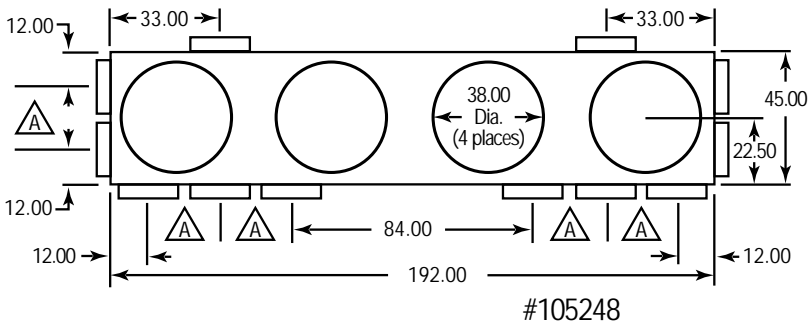

IRF - 60 DIMENSIONAL DATA

Plan View

Elevation

PLENUM OPTIONS

NOTES:

- A** Discharge tubes are 21.00 inches on center.
- B** Discharge tubes are 26.25 inches on center.
- C** Discharge tubes are 31.50 inches on center.
- D. Dimensions shown in inches & subject to change without notice.