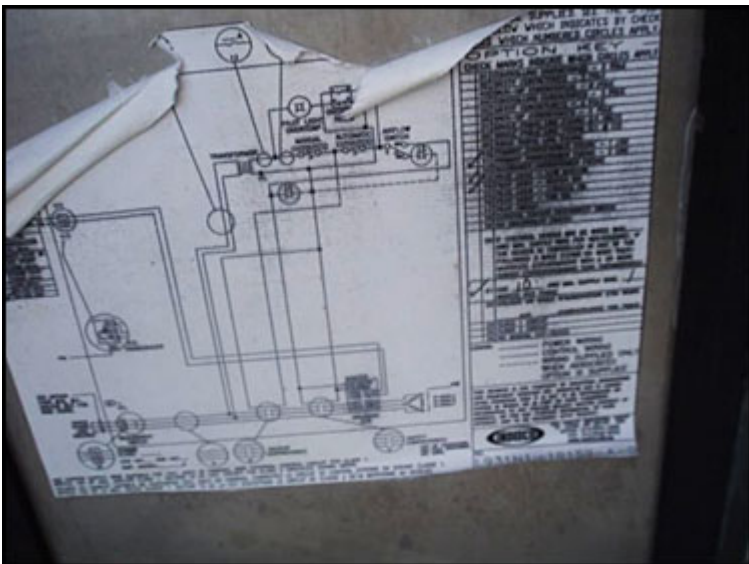

Indeeco Electric Duct Heater

Mfg: Indeeco

Model: TFXU

Stock No.: DLEC081.a

Serial No.: 1E04 79514

Indeeco Electric Duct Heater. Type: TFXU. DWG No. L931N1: c19159-A-0. P.O. No. RJ04-380. Tag No. RHC-9403.6. Control Panel. Catalog No. 103-A3-480-20I. S/N: 1E04 79514. Panel power supply: 480 V, 20 amps, 3 phase. No. of Coils: 8. No. of steps: 1. Coil dimensions: 1 in. dia. x 1 ft. 9 in. L. Heater power supply: 20 hp, 480 V, 60 Hz, 3 phase. Inlets/outlets: 2 ft. L x 1 ft. 2 in. W. (duct). Overall dimensions: 2 ft. 5 in. L x 2 ft. 3 in. W x 2 ft. 7 in. H.

CUSTOMER FURNISHED INFORMATION

P.O. NUMBER	ITEM	TAG NUMBER
RJ04-380		RHC-9403.6

MODEL NUMBER

WHEN ASSOCIATED OPTION IS SUPPLIED

THIS DRAWING IS THE PROPERTY OF INDUSTRIAL ENGINEERING AND EQUIPMENT COMPANY INC. (INDEECO) AND IS LOANED UPON CONDITION THAT IT IS NOT TO BE REPRODUCED OR COPIED IN WHOLE OR IN PART OR USED FURNISHING INFORMATION TO ANY PERSON WITHOUT WRITTEN CONSENT OF INDEECO, OR FOR ANY PURPOSE DETRIMENTAL TO THEIR INTEREST, AND TO BE RETURNED UPON REQUEST.

CODE	TYPE	KW	DIMENSIONS	MFG. DATE
TFXU	15.4	24x14		

VOLT	PHASE	NO. OF STEPS	CONTROL VOLTS	CONTROL CIRCUIT POWER
480	03	01	024	

SPECIAL FEATURE CODE: B4BC4C8E34E22H1H3L6M3P2P3P4003Y1U6Z22

CUSTOMER FURNISHED INFORMATION

P.O. NUMBER	ITEM	TAG NUMBER
RJ04-380		RHC-9403.6

MODEL NUMBER

INDEECO CATALOG NUMBER

CODE	TYPE	KW	DIMENSIONS	MFG. DATE
TFXU	15.4	24x14		

VOLT	PHASE	NO. OF STEPS	CONTROL VOLTS	CONTROL CIRCUIT POWER
480	03	01	024	