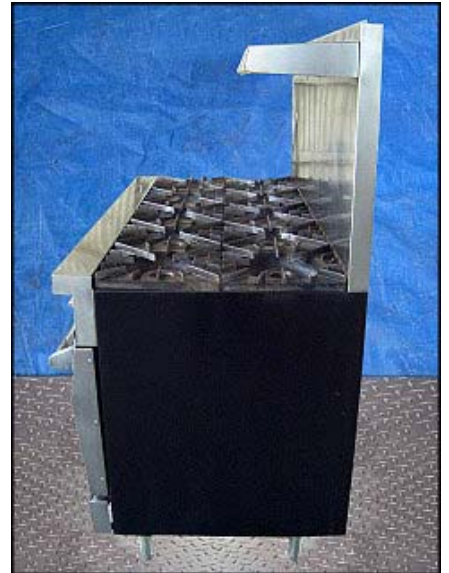

Vulcan 10-Burner Gas Stove

Mfg: Vulcan

Model:

Stock No: EECS041.a

Serial No:

Vulcan 10-Burner Gas Stove. (10) 1 ft. x 1ft. burners. (2) 2 ft. 2 ¼ in. W x 1 ft. 9 ¾ in. L x 1 ft. 2 ½ in. H ovens. Overall dimensions: 5 ft. 4 in. L. x 2 ft. 10 in. W. x 5 ft. 3-1/2 in. H.

IMPORTANT
THIS UNIT IS EQUIPPED WITH
FIXED ORIFICE. PRESSURE REGU-
LATOR MUST BE INSTALLED
WHEN CONNECTING TO GAS.
MOUNT REGULATOR HORIZONTAL-
LY. OUTLET PRESSURE MUST
BE RESET IF MOUNTED DIFFER-
ENTLY. OUTLET PRESSURE
SETTING NAT. & MIXED GASES - 3.7"
SETTING PROPANE GAS - 10.0
SUB. NO. E 409249-D