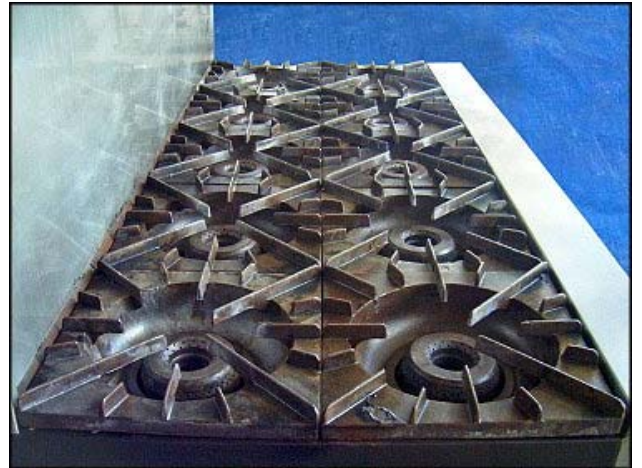

Vulcan 10-Burner Gas Stove

Mfg: Vulcan

Model:

Stock No: EECS041.a

Serial No:

Vulcan 10-Burner Gas Stove. (10) 1 ft. x 1ft. burners. (2) 2 ft. 2 ¼ in. W x 1 ft. 9 ¾ in. L x 1 ft. 2 ½ in. H ovens. Overall dimensions: 5 ft. 4 in. L. x 2 ft. 10 in. W. x 5 ft. 3-1/2 in. H.

IMPORTANT
THIS UNIT IS EQUIPPED WITH
FIXED ORIFICE. PRESSURE REGU-
LATOR MUST BE INSTALLED
WHEN CONNECTING TO GAS.
MOUNT REGULATOR HORIZONTAL-
LY. OUTLET PRESSURE MUST
BE RESET IF MOUNTED DIFFER-
ENTLY. OUTLET PRESSURE
SETTING NAT. & MIXED GASES - 3.7"
SETTING PROPANE GAS - 10.0
SUB. NO. E 409249-D