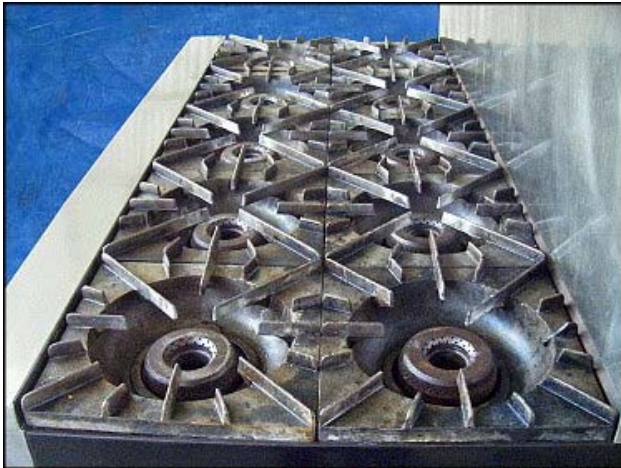

Vulcan 10-Burner Gas Stove

Mfg: Vulcan

Model:

Stock No: EECS041.a

Serial No:

Vulcan 10-Burner Gas Stove. (10) 1 ft. x 1ft. burners. (2) 2 ft. 2 ¼ in. W x 1 ft. 9 ¾ in. L x 1 ft. 2 ½ in. H ovens. Overall dimensions: 5 ft. 4 in. L. x 2 ft. 10 in. W. x 5 ft. 3-1/2 in. H.

IMPORTANT
THIS UNIT IS EQUIPPED WITH
FIXED ORIFICE. PRESSURE REGU-
LATOR MUST BE INSTALLED
WHEN CONNECTING TO GAS.
MOUNT REGULATOR HORIZONTAL-
LY. OUTLET PRESSURE MUST
BE RESET IF MOUNTED DIFFER-
ENTLY. OUTLET PRESSURE
SETTING NAT. & MIXED GASES - 3.7"
SETTING PROPANE GAS - 10.0
SUB. NO. E 409249-D