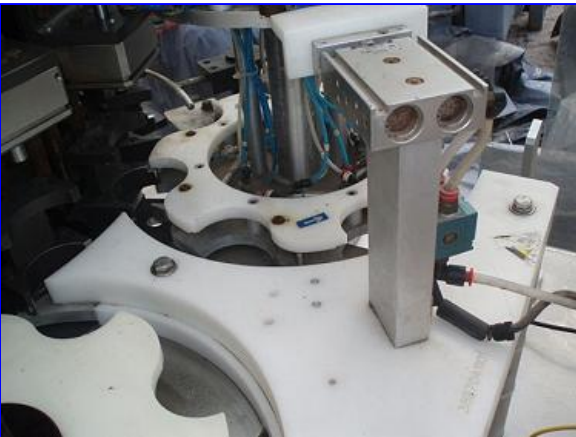

## 1999 Hoppmann Rotary Plug Turret 14 Heads

Mfg: Hoppmann

Model: CMA-24

Stock No. ENAE46811.

Serial No. 389740

1999 Hoppmann 14-Head Rotary Plug Turret. Model: CMA-24. S/N: 389740. Capacity: 80 CPM. Operates on vacuum air and mechanical pressure. Air supply: 80 psi. Plug dimensions: 2-1/2 in. L x 2 in. W. Maximum container height: 6 in. H. Baldor Electric Motor, 1 hp, 1725 rpm, 208-230/460 V, 3.6-3.4/1.7 amps, 60 Hz, 3 phase. Boston Gear Drive, ratio: 40, final speed: 43 rpm, output torque: 1375 in.-lb. Conveyor infeed/exit height: 2 ft. 9-1/2 in. Overall dimensions: 5 ft. 3 in. L x 5 ft. W x 6 ft. 2 in. H.

Note: the following pictures show the exact unit prior to removal.