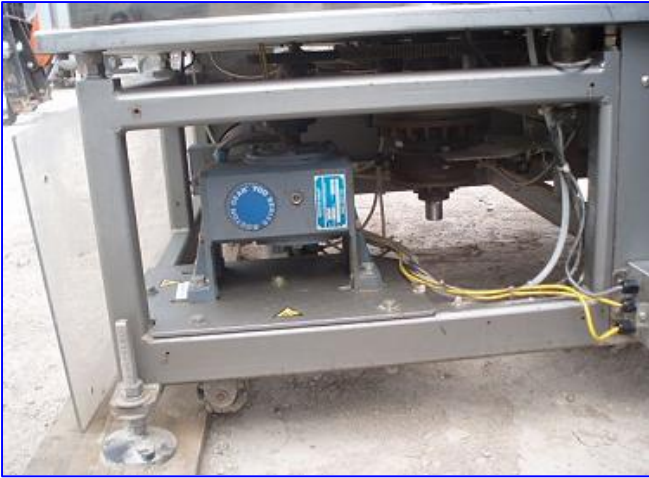

## 1999 Hoppmann Rotary Plug Turret 14 Heads

Mfg: Hoppmann

Model: CMA-24

Stock No. ENAE46811.

Serial No. 389740

1999 Hoppmann 14-Head Rotary Plug Turret. Model: CMA-24. S/N: 389740. Capacity: 80 CPM. Operates on vacuum air and mechanical pressure. Air supply: 80 psi. Plug dimensions: 2-1/2 in. L x 2 in. W. Maximum container height: 6 in. H. Baldor Electric Motor, 1 hp, 1725 rpm, 208-230/460 V, 3.6-3.4/1.7 amps, 60 Hz, 3 phase. Boston Gear Drive, ratio: 40, final speed: 43 rpm, output torque: 1375 in.-lb. Conveyor infeed/exit height: 2 ft. 9-1/2 in. Overall dimensions: 5 ft. 3 in. L x 5 ft. W x 6 ft. 2 in. H.

Note: the following pictures show the exact unit prior to removal.