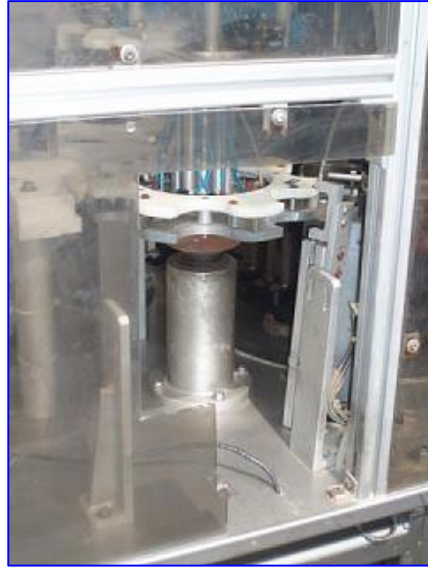

## 1999 Hoppmann Rotary Plug Turret 14 Heads

Mfg: Hoppmann

Model: CMA-24

Stock No. ENAE46811.

Serial No. 389740

1999 Hoppmann 14-Head Rotary Plug Turret. Model: CMA-24. S/N: 389740. Capacity: 80 CPM. Operates on vacuum air and mechanical pressure. Air supply: 80 psi. Plug dimensions: 2-1/2 in. L x 2 in. W. Maximum container height: 6 in. H. Baldor Electric Motor, 1 hp, 1725 rpm, 208-230/460 V, 3.6-3.4/1.7 amps, 60 Hz, 3 phase. Boston Gear Drive, ratio: 40, final speed: 43 rpm, output torque: 1375 in.-lb. Conveyor infeed/exit height: 2 ft. 9-1/2 in. Overall dimensions: 5 ft. 3 in. L x 5 ft. W x 6 ft. 2 in. H.

Note: the following pictures show the exact unit prior to removal.