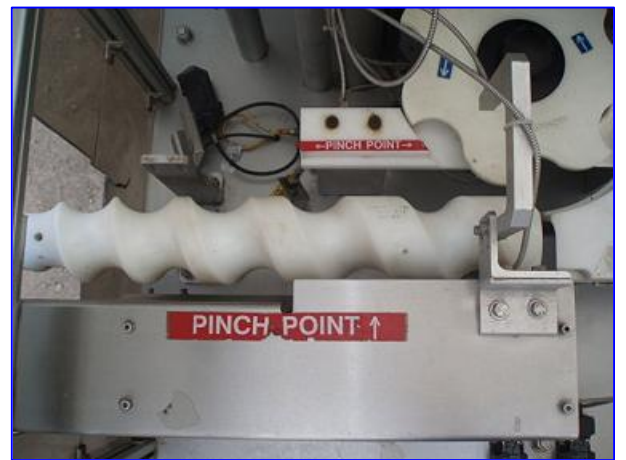

## 1999 Hoppmann Rotary Plug Turret 14 Heads

Mfg: Hoppmann

Model: CMA-24

Stock No. ENAE46811.

Serial No. 389740

1999 Hoppmann 14-Head Rotary Plug Turret. Model: CMA-24. S/N: 389740. Capacity: 80 CPM. Operates on vacuum air and mechanical pressure. Air supply: 80 psi. Plug dimensions: 2-1/2 in. L x 2 in. W. Maximum container height: 6 in. H. Baldor Electric Motor, 1 hp, 1725 rpm, 208-230/460 V, 3.6-3.4/1.7 amps, 60 Hz, 3 phase. Boston Gear Drive, ratio: 40, final speed: 43 rpm, output torque: 1375 in.-lb. Conveyor infeed/exit height: 2 ft. 9-1/2 in. Overall dimensions: 5 ft. 3 in. L x 5 ft. W x 6 ft. 2 in. H.

Note: the following pictures show the exact unit prior to removal.