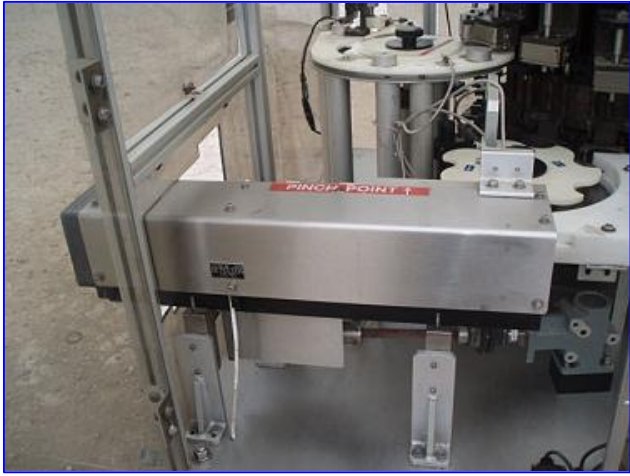

## 1999 Hoppmann Rotary Plug Turret 14 Heads

Mfg: Hoppmann

Model: CMA-24

Stock No. ENAE46811.

Serial No. 389740

1999 Hoppmann 14-Head Rotary Plug Turret. Model: CMA-24. S/N: 389740. Capacity: 80 CPM. Operates on vacuum air and mechanical pressure. Air supply: 80 psi. Plug dimensions: 2-1/2 in. L x 2 in. W. Maximum container height: 6 in. H. Baldor Electric Motor, 1 hp, 1725 rpm, 208-230/460 V, 3.6-3.4/1.7 amps, 60 Hz, 3 phase. Boston Gear Drive, ratio: 40, final speed: 43 rpm, output torque: 1375 in.-lb. Conveyor infeed/exit height: 2 ft. 9-1/2 in. Overall dimensions: 5 ft. 3 in. L x 5 ft. W x 6 ft. 2 in. H.

Note: the following pictures show the exact unit prior to removal.