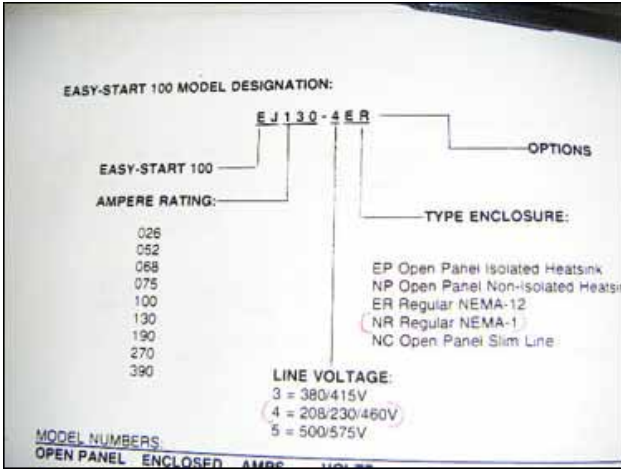

MODEL NUMBERS CONT.

OPEN PANEL	ENCLOSED	AMPS	VOLTS	HP*			
				208V	230V	460V	575V
EJ190-3NC	N/A	190	380/415				
EJ190-4NC	N/A	190	208/230/460	60	75	150	
EJ190-5NC	N/A	190	500/575				150
EJ270-3NP	EJ270-3NR	270	380/415				
EJ270-4NP	EJ270-4NR	270	208/230/460	75	100	200	
EJ270-5NP	EJ270-5NR	270	500/575				250
EJ270-3NC	N/A	270	380/415				
EJ270-4NC	N/A	270	208/230/460	75	100	200	
EJ270-5NC	N/A	270	500/575				250
EJ390-3NP	EJ390-3NR	390	380/415				
EJ390-4NP	EJ390-4NR	390	208/230/460	125	150	300	
EJ390-5NP	EJ390-5NR	390	500/575				350
EJ390-3NC	N/A	390	380/415				
EJ390-4NC	N/A	390	380/415				

Figure 2-4. Starts-Per-Hour EJ270

Model Number EJ270			Starts-Per-Hour				
Curr. Limit	Starting Current AC Amps	Start Time Sec.	Percent Off-Time				
			0%	10%	20%	30%	
250%	675	2	120	180	240	300	
		5	40	60	100	135	
		10	20	30	50	60	
300%	910	2	40	80	120	160	
		5	20	40	60	80	
		10	12	20	30	40	
400%	1080	2	20	40	80	120	
		5	8	16	24	40	
		10	4	8	12	20	
500%	1350	2	10	20	40	60	
		5	2	4	8	16	
		10	-	2	6	12	

2-5