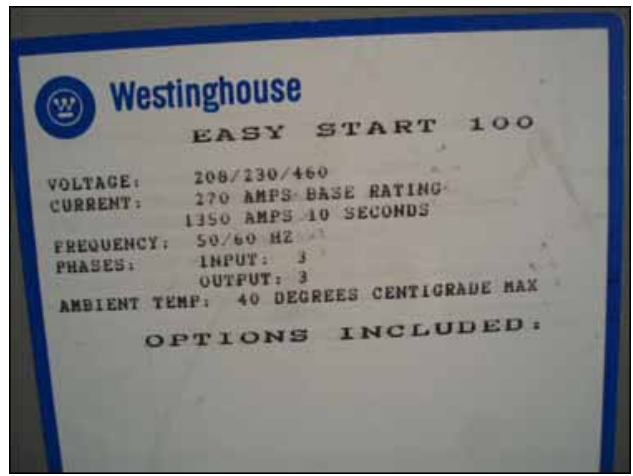

MODEL NUMBERS CONT.

OPEN PANEL	ENCLOSED	AMPS	VOLTS	HP*			
				208V	230V	460V	575V
EJ190-3NC	N/A	190	380/415				
EJ190-4NC	N/A	190	208/230/460	60	75	150	
EJ190-5NC	N/A	190	500/575				150
EJ270-3NP	EJ270-3NR	270	380/415				
EJ270-4NP	EJ270-4NR	270	208/230/460	75	100	200	
EJ270-5NP	EJ270-5NR	270	500/575				250
EJ270-3NC	N/A	270	380/415				
EJ270-4NC	N/A	270	208/230/460	75	100	200	
EJ270-5NC	N/A	270	500/575				250
EJ390-3NP	EJ390-3NR	390	380/415				
EJ390-4NP	EJ390-4NR	390	208/230/460	125	150	300	
EJ390-5NP	EJ390-5NR	390	500/575				350
EJ390-3NC	N/A	390	380/415				
EJ390-4NC	N/A	390	380/415				

Figure 2-4. Starts-Per-Hour EJ270

Model Number EJ270			Starts-Per-Hour				
Curr. Limit	Starting Current AC Amps	Start Time Sec.	Percent Off-Time				
			0%	10%	20%	30%	
250%	675	2	120	180	240	300	
		5	40	60	100	135	
		10	20	30	50	60	
300%	910	2	40	80	120	160	
		5	20	40	60	80	
		10	12	20	30	40	
400%	1080	2	20	40	80	120	
		5	8	16	24	40	
		10	4	8	12	20	
500%	1350	2	10	20	40	60	
		5	2	4	8	16	
		10	-	2	6	12	

2-5