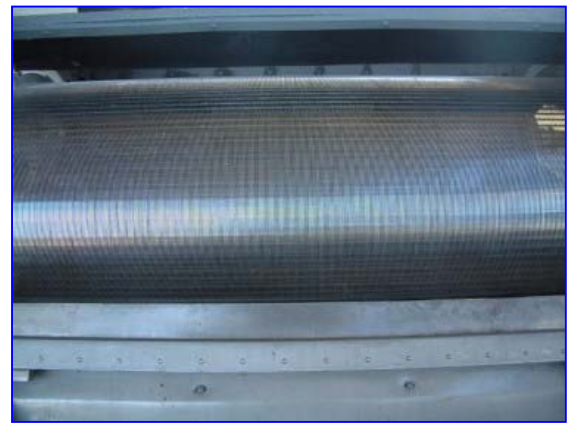

## Hycor Rotostrainer Dewatering Unit

Mfg: Hycor

Model: RSA254818

Stock No. LPI001.

Serial No. 309001

Hycor Rotostrainer Dewatering Unit. Model: RSA254818. S/N: 309001. Rotostrainer: 2548 X060. Externally fed, rotating drum screen-16 mesh. Capacity: 60 gpm. Rotostrainer consists of a 25 in. dia. x 48 in. L dewatering screen with a 48 in. W x 4 in. H doctor blade cleaner. The natural action of wastewater cascading through the screen creates a powerful backwash, which results in a continuously clean surface. Solids are caught on the outside of the screen surface and are removed by a tensioned doctor blade. General Electric Motor, 3/4 hp, 1725 rpm, 208-230/460 V, 3.3-3.0/1.5 amps, 60 Hz, 3 phase. Sew Eurodrive Motor Drive, 1.58 ratio, 1091 rpm (final), 3320 in-lb torque. Inlets: (1) 47 in. L x 13 in. W, (1) 8-1/2 in. dia. pipe. Outlets: (1) 3 in. dia., (1) 3 in. dia. threaded fitting. Overall dimensions: 72 in. L x 60 in. W x 54-1/2 in. H.