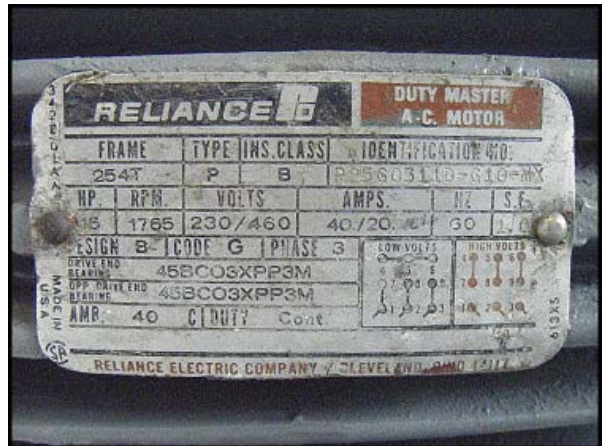

Lightnin Mixer

Mfg: Lightnin

Model: 73-C-15

Stock No: MASH086A

Serial No: 732146

Lightnin Mixer. Model: 73-C-15. S/N: 732146. Gear ratio: 11.4:1. Output rpm: 155. Reliance Electric motor: 15 hp, 1765 rpm, 230/460 v, 40/20 a, 60 Hz, 3 phase. (2) 2 ft. dia. impellers. Overall dimensions: 3 ft. 10 in. L x 1 ft. 5 in. W x 10 ft. 6 in. H.

RELIANCE		DUTY MASTER A-C MOTOR	
FRAME	TYPE	INS. CLASS	IDENTIFICATION NO.
254T	P	B	P2560311D-G10-MX
HP.	RPM.	VOLTS	AMPS.
18	1765	230/460	40/20
DESIGN B-CODE G		PHASE 3	LOW VOLTS
DRIVE END BEARING 45BC03XPP3M			HIGH VOLTS
OPP. DRIVE END BEARING 45BC03XPP3M			
AMP. 40	CIRCUIT Cont		