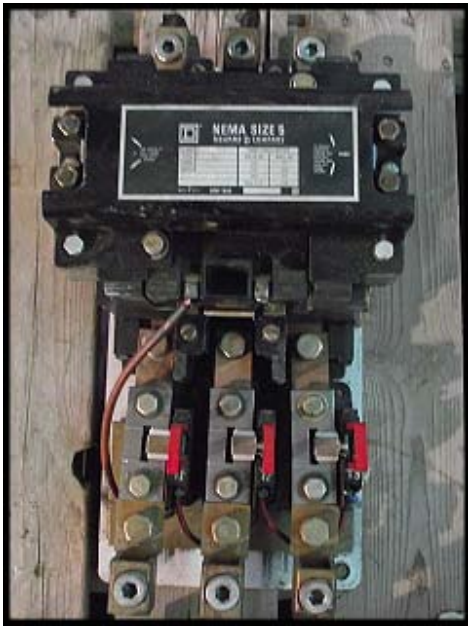

Vilter VMC 450XL 8-Cylinder Reciprocating Compressor - 150 HP

Mfg: Vilter

Model: 458XL

Stock No: MDOF242.40

Serial No: 66327

Vilter VMC 450XL 8-Cylinder Reciprocating Compressor - 150 HP. Model: 458XL. Serial No: 66327. Order No.: K-24160-2. Number of cylinders: 8. A12K458XLB. Test pressure: 525 PSI high side, 375 PSI low side. Baldor Motor, Cat # M2558T-4, Spec # 18D0001W979H1. 150 HP, 460 Volts, 175 Amps, 1780 RPM, 60 HZ, 3-phase, 444T Frame. Square D size 5 starter included, no enclosure. Overall dimensions: 92 in. L x 45 in. W x 77 in. H.

 **NEMA SIZE 5**
SQUARE D COMPANY

CLASS	TYPE	THREE-PHASE RATING	
		VOLTS AC	MAX. HP
8536	SGD 3	200	75
		230	100
		380	150
		460/575	200

MADE IN U.S.A. 600V MAX 86