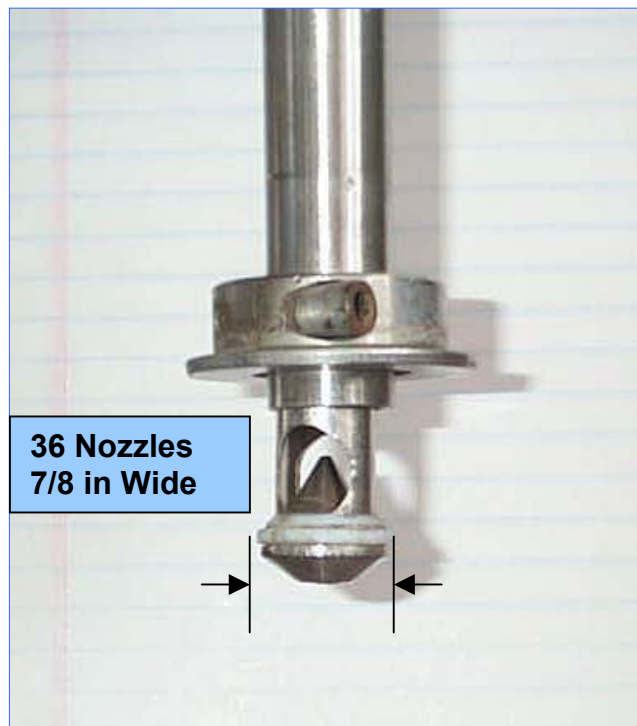

US Bottlers VF-36 Head Pressure Filler, gal set-up, star infeed-discharge, 0.875in D nozzle, 5.75in centers, configurable heads, 0.75hp vari-speed drive, 75in W x 92in H x 95in L.

### US Bottlers VF-36 Head Filler

US Bottlers VF-36 Head Pressure Filler, gal set-up, star infeed-discharge, 0.875in D nozzle, 5.75in centers, configurable heads, 0.75hp vari-speed drive, 75in W x 92in H x 95in L.