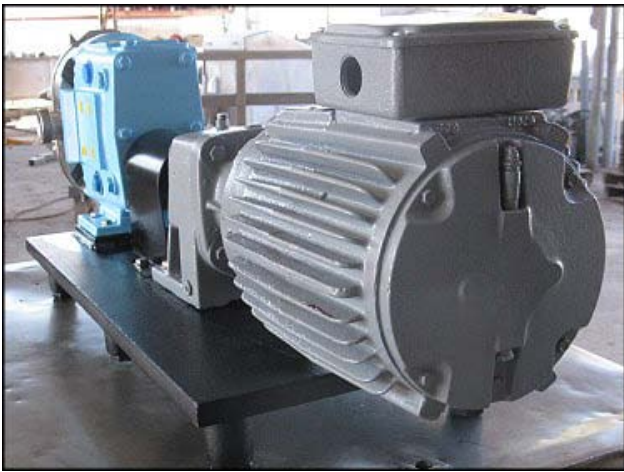

Waukesha 30 Positive Displacement Pump

Mfg: Waukesha

Model: 30

Stock No: SGMN122B.13a

Serial No: 234534

Waukesha Positive Displacement Pump. Model: 30. S/N: 234534. Flow rate for new pump is 36 gpm with required horsepower and pressure. Discuss with salesperson your process and product to determine if this refurbished pump should handle your specific duty. Reliance Electric motor: 1 hp, 1725 rpm, 230/460 v, 2.8/1.4 a, 60 Hz, 3 phase. (2) 4-3/8 in. rotors. Inlet/outlet: (2) 1-1/2 in. ACME. Overall dimensions: 3 ft. 1-1/2 in. L x 1 ft. W x 1 ft. 2 in. H.

Pirelli
 CE
 A
 Pirelli Domireb Company
 SERIAL NO. 234534 99
 MODEL 030
 READ AND UNDERSTAND INSTRUCTION MANUAL BEFORE

RELIANCE ELECTRIC XEX
 DUTY MASTER A.C. MOTOR XT EXTRA TOUGH
 FR TYPE PH
 HP RPM VOLTS AMPS HZ SF
 CE
 PREMIUM EFFICIENCY
 RELIANCE ELECTRIC INDUSTRIAL COMPANY
 CLEVELAND, OHIO 44117