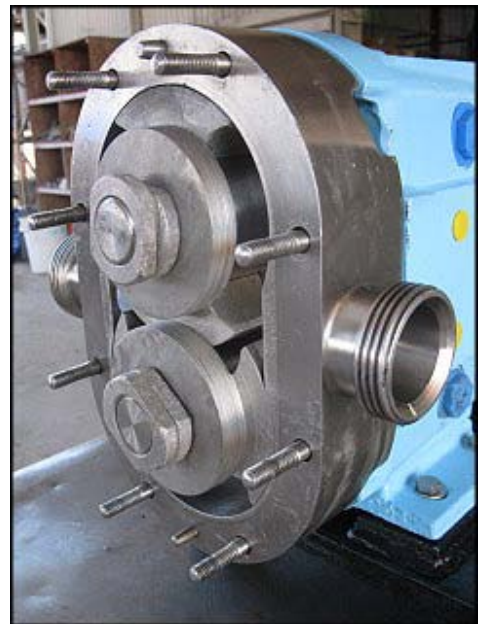

Waukesha 30 Positive Displacement Pump

Mfg: Waukesha

Model: 30

Stock No: SGMN122B.13a

Serial No: 234534

Waukesha Positive Displacement Pump. Model: 30. S/N: 234534. Flow rate for new pump is 36 gpm with required horsepower and pressure. Discuss with salesperson your process and product to determine if this refurbished pump should handle your specific duty. Reliance Electric motor: 1 hp, 1725 rpm, 230/460 v, 2.8/1.4 a, 60 Hz, 3 phase. (2) 4-3/8 in. rotors. Inlet/outlet: (2) 1-1/2 in. ACME. Overall dimensions: 3 ft. 1-1/2 in. L x 1 ft. W x 1 ft. 2 in. H.

Pirelli
 CE
 A
 Pirelli Domireb Company
 SERIAL NO. 234534 99
 MODEL 030
 READ AND UNDERSTAND INSTRUCTION MANUAL BEFORE

RELIANCE ELECTRIC XEX
 DUTY MASTER A.C. MOTOR XT EXTRA TOUGH
 FR TYPE PH
 HP RPM VOLTS AMPS HZ SF
 CE
 PREMIUM EFFICIENCY
 RELIANCE ELECTRIC INDUSTRIAL COMPANY
 CLEVELAND, OHIO 44117