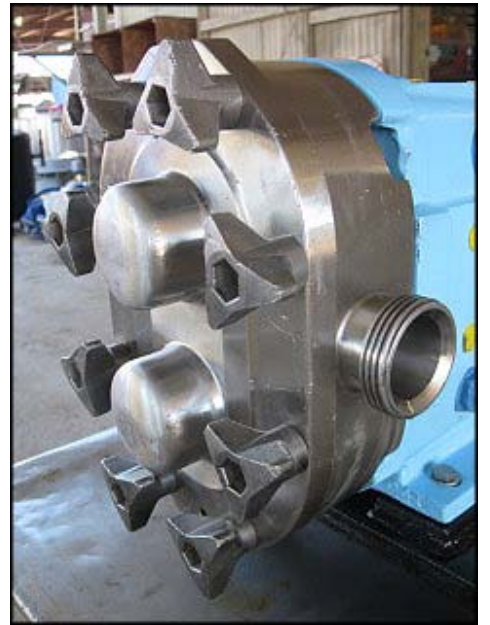

Waukesha 30 Positive Displacement Pump

Mfg: Waukesha

Model: 30

Stock No: SGMN122B.13a

Serial No: 234534

Waukesha Positive Displacement Pump. Model: 30. S/N: 234534. Flow rate for new pump is 36 gpm with required horsepower and pressure. Discuss with salesperson your process and product to determine if this refurbished pump should handle your specific duty. Reliance Electric motor: 1 hp, 1725 rpm, 230/460 v, 2.8/1.4 a, 60 Hz, 3 phase. (2) 4-3/8 in. rotors. Inlet/outlet: (2) 1-1/2 in. ACME. Overall dimensions: 3 ft. 1-1/2 in. L x 1 ft. W x 1 ft. 2 in. H.

Pirelli
 CE
 A
 Pirelli Domireb Company
 SERIAL NO. 234534 99
 MODEL 030
 READ AND UNDERSTAND INSTRUCTION MANUAL BEFORE

RELIANCE ELECTRIC XEX
 DUTY MASTER A.C. MOTOR XT EXTRA TOUGH
 FR TYPE PH
 HP RPM VOLTS AMPS HZ SF
 CE
 PREMIUM EFFICIENCY
 RELIANCE ELECTRIC INDUSTRIAL COMPANY
 CLEVELAND, OHIO 44117