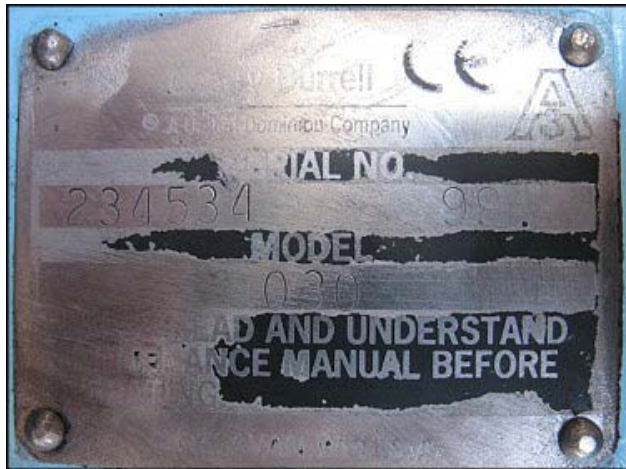

Waukesha 30 Positive Displacement Pump

Mfg: Waukesha

Model: 30

Stock No: SGMN122B.13a

Serial No: 234534

Waukesha Positive Displacement Pump. Model: 30. S/N: 234534. Flow rate for new pump is 36 gpm with required horsepower and pressure. Discuss with salesperson your process and product to determine if this refurbished pump should handle your specific duty. Reliance Electric motor: 1 hp, 1725 rpm, 230/460 v, 2.8/1.4 a, 60 Hz, 3 phase. (2) 4-3/8 in. rotors. Inlet/outlet: (2) 1-1/2 in. ACME. Overall dimensions: 3 ft. 1-1/2 in. L x 1 ft. W x 1 ft. 2 in. H.

Pirelli
 CE
 A
 Pirelli Domireb Company
 SERIAL NO. 234534 99
 MODEL 030
 READ AND UNDERSTAND INSTRUCTION MANUAL BEFORE

RELIANCE ELECTRIC XEX
 DUTY MASTER A.C. MOTOR XT EXTRA TOUGH
 FR TYPE PH
 HP RPM VOLTS AMPS HZ SF
 CE
 PREMIUM EFFICIENCY
 RELIANCE ELECTRIC INDUSTRIAL COMPANY
 CLEVELAND, OHIO 44117