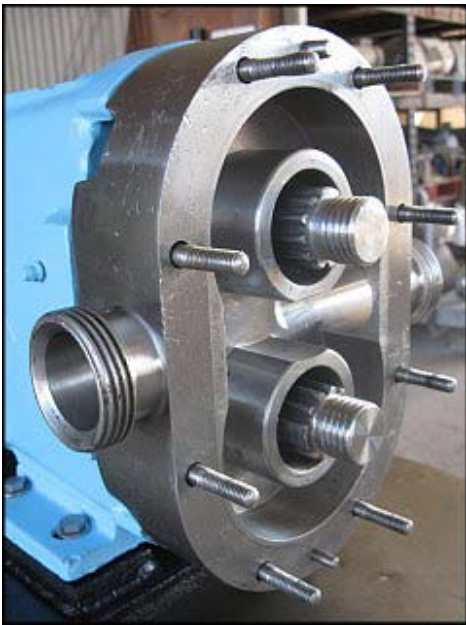

Waukesha 30 Positive Displacement Pump

Mfg: Waukesha

Model: 30

Stock No: SGMN122B.13a

Serial No: 234534

Waukesha Positive Displacement Pump. Model: 30. S/N: 234534. Flow rate for new pump is 36 gpm with required horsepower and pressure. Discuss with salesperson your process and product to determine if this refurbished pump should handle your specific duty. Reliance Electric motor: 1 hp, 1725 rpm, 230/460 v, 2.8/1.4 a, 60 Hz, 3 phase. (2) 4-3/8 in. rotors. Inlet/outlet: (2) 1-1/2 in. ACME. Overall dimensions: 3 ft. 1-1/2 in. L x 1 ft. W x 1 ft. 2 in. H.

Pirelli
 CE
 A
 Pirelli Domireb Company
 SERIAL NO. 234534 99
 MODEL 030
 READ AND UNDERSTAND INSTRUCTION MANUAL BEFORE

RELIANCE ELECTRIC XEX
 DUTY MASTER A.C. MOTOR XT EXTRA TOUGH
 FR TYPE PH
 HP RPM VOLTS AMPS HZ SF
 CE
 PREMIUM EFFICIENCY
 RELIANCE ELECTRIC INDUSTRIAL COMPANY
 CLEVELAND, OHIO 44117