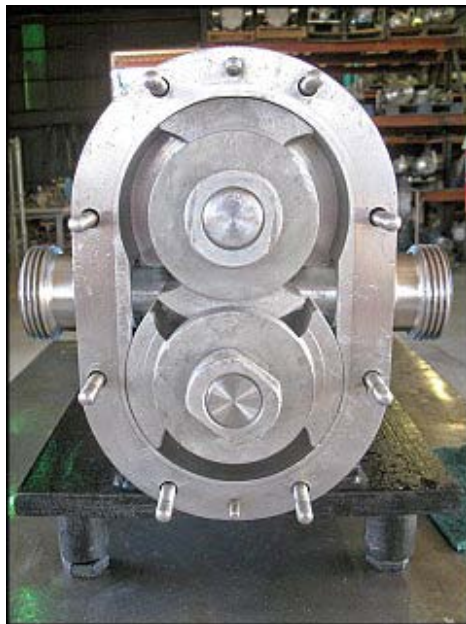

Waukesha 30 Positive Displacement Pump

Mfg: Waukesha

Model: 30

Stock No: SGMN122B.13a

Serial No: 234534

Waukesha Positive Displacement Pump. Model: 30. S/N: 234534. Flow rate for new pump is 36 gpm with required horsepower and pressure. Discuss with salesperson your process and product to determine if this refurbished pump should handle your specific duty. Reliance Electric motor: 1 hp, 1725 rpm, 230/460 v, 2.8/1.4 a, 60 Hz, 3 phase. (2) 4-3/8 in. rotors. Inlet/outlet: (2) 1-1/2 in. ACME. Overall dimensions: 3 ft. 1-1/2 in. L x 1 ft. W x 1 ft. 2 in. H.

Pirelli
 CE
 A
 Pirelli Domireb Company
 SERIAL NO. 234534 99
 MODEL 030
 READ AND UNDERSTAND INSTRUCTION MANUAL BEFORE

RELIANCE ELECTRIC XEX
 DUTY MASTER A.C. MOTOR XT EXTRA TOUGH
 FR TYPE PH
 HP RPM VOLTS AMPS HZ SF
 CE
 PREMIUM EFFICIENCY
 RELIANCE ELECTRIC INDUSTRIAL COMPANY
 CLEVELAND, OHIO 44117