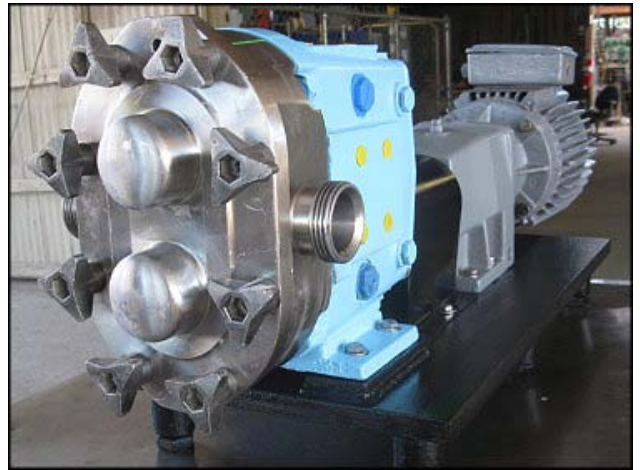

Waukesha 30 Positive Displacement Pump

Mfg: Waukesha

Model: 30

Stock No: SGMN122B.13a

Serial No: 234534

Waukesha Positive Displacement Pump. Model: 30. S/N: 234534. Flow rate for new pump is 36 gpm with required horsepower and pressure. Discuss with salesperson your process and product to determine if this refurbished pump should handle your specific duty. Reliance Electric motor: 1 hp, 1725 rpm, 230/460 v, 2.8/1.4 a, 60 Hz, 3 phase. (2) 4-3/8 in. rotors. Inlet/outlet: (2) 1-1/2 in. ACME. Overall dimensions: 3 ft. 1-1/2 in. L x 1 ft. W x 1 ft. 2 in. H.

Pirelli
 CE
 A
 Pirelli Domireb Company
 SERIAL NO. 234534 99
 MODEL 030
 READ AND UNDERSTAND INSTRUCTION MANUAL BEFORE

RELIANCE ELECTRIC XEX
 DUTY MASTER A.C. MOTOR XT EXTRA TOUGH
 FR TYPE PH
 HP RPM VOLTS AMPS HZ SF
 CE
 PREMIUM EFFICIENCY
 RELIANCE ELECTRIC INDUSTRIAL COMPANY
 CLEVELAND, OHIO 44117