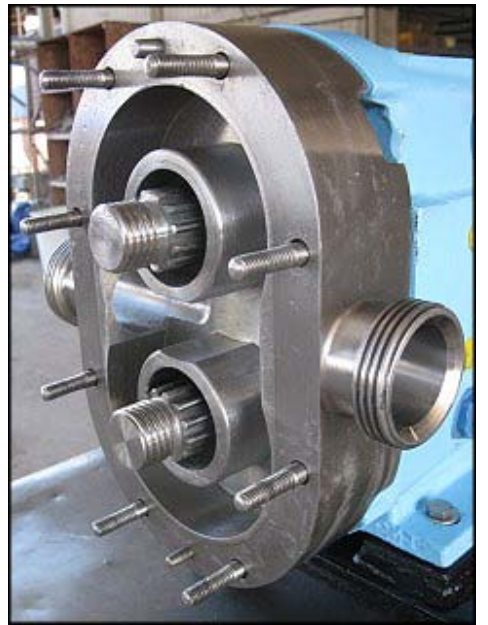

Waukesha 30 Positive Displacement Pump

Mfg: Waukesha

Model: 30

Stock No: SGMN122B.13a

Serial No: 234534

Waukesha Positive Displacement Pump. Model: 30. S/N: 234534. Flow rate for new pump is 36 gpm with required horsepower and pressure. Discuss with salesperson your process and product to determine if this refurbished pump should handle your specific duty. Reliance Electric motor: 1 hp, 1725 rpm, 230/460 v, 2.8/1.4 a, 60 Hz, 3 phase. (2) 4-3/8 in. rotors. Inlet/outlet: (2) 1-1/2 in. ACME. Overall dimensions: 3 ft. 1-1/2 in. L x 1 ft. W x 1 ft. 2 in. H.

Pirelli
 CE
 A
 Pirelli Domireb Company
 SERIAL NO. 234534 99
 MODEL 030
 READ AND UNDERSTAND INSTRUCTION MANUAL BEFORE

RELIANCE ELECTRIC XEX
 DUTY MASTER A.C. MOTOR XT EXTRA TOUGH
 FR TYPE PH
 HP RPM VOLTS AMPS HZ SF
 CE
 PREMIUM EFFICIENCY
 RELIANCE ELECTRIC INDUSTRIAL COMPANY
 CLEVELAND, OHIO 44117