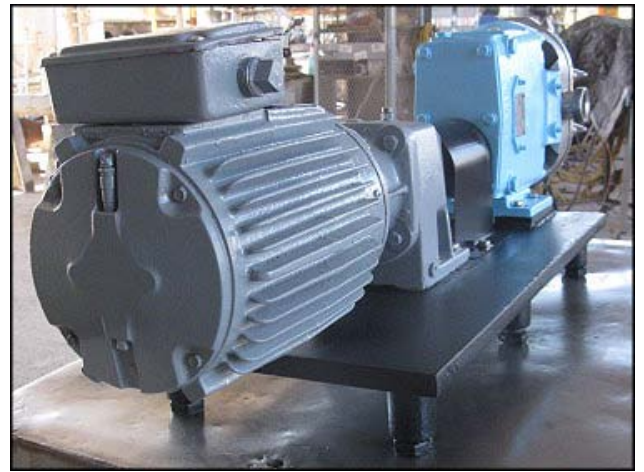

Waukesha 30 Positive Displacement Pump

Mfg: Waukesha

Model: 30

Stock No: SGMN122B.13a

Serial No: 234534

Waukesha Positive Displacement Pump. Model: 30. S/N: 234534. Flow rate for new pump is 36 gpm with required horsepower and pressure. Discuss with salesperson your process and product to determine if this refurbished pump should handle your specific duty. Reliance Electric motor: 1 hp, 1725 rpm, 230/460 v, 2.8/1.4 a, 60 Hz, 3 phase. (2) 4-3/8 in. rotors. Inlet/outlet: (2) 1-1/2 in. ACME. Overall dimensions: 3 ft. 1-1/2 in. L x 1 ft. W x 1 ft. 2 in. H.

Pirelli
 CE
 A
 Pirelli Domireb Company
 SERIAL NO. 234534 99
 MODEL 030
 READ AND UNDERSTAND INSTRUCTION MANUAL BEFORE

RELIANCE ELECTRIC XEX
 DUTY MASTER A.C. MOTOR XT EXTRA TOUGH
 FR TYPE PH
 HP RPM VOLTS AMPS HZ SF
 CE
 PREMIUM EFFICIENCY
 RELIANCE ELECTRIC INDUSTRIAL COMPANY
 CLEVELAND, OHIO 44117