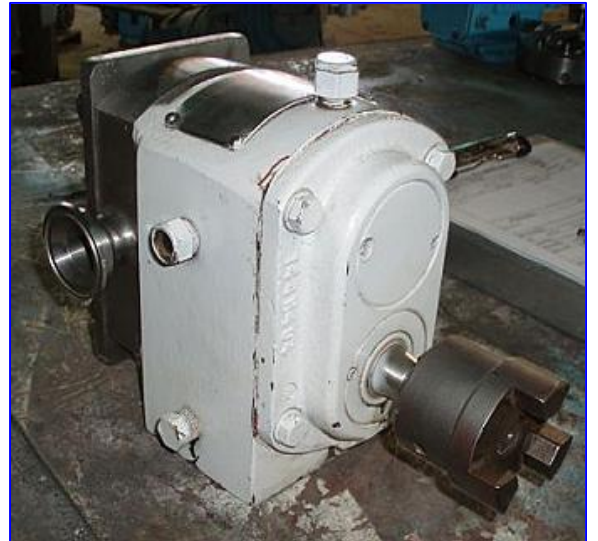

1993 APV Crepaco R-Series Positive Displacement Pump

Mfg: APV Crepaco

Model: R2R

Stock No. SNSL250.2a

Serial No. 3399-93

1993 APV Crepaco R-series Positive Displacement Pump. Model: R2R. S/N: H3399-93. Nominal Capacity: 9 gpm. Displacement per Revolution: 0.015 gal. APV Crepaco rotary pumps are known the world over for their rugged, long-lasting, efficient performance. Every pump in the line has a stainless steel body, resilient molded rotors and a heavy cast iron gear case all of which are designed to give long lasting, economical service over a wide range of products and applications. Pump inlet/outlet: 1 in. 'S' line. Overall dimensions: 2 ft. 11 in. L x 1 ft. 1 in. W x 1 ft. 8 in. H.

**Motor drive is not included, but we can set up this pump with a drive if requested.
This is a sample picture.**