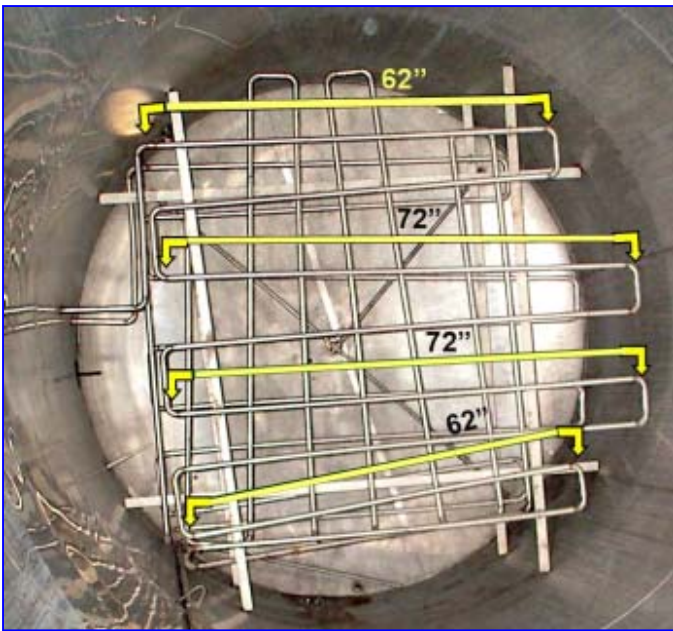

### Perma-San 6,000 Gallon 316 Stainless Steel Vertical tank.

- Model 6000CVC
- S/N 18861-2
- 90 in. Diameter, 229 in. Height without legs
- 246 in. Including legs.
- Includes UV System.
- Stainless serpentine coils on the inside bottom
- 7 Legs 3 in. diameter and 21 in. long with a 7-½ in. footprint each with 4-¾ in. bolt holes

#### Top of the tank

#### Left side of the tank

Right side of the tank

Bottom of the tank

Valve connection running from the bottom along the right side to the top of the tank is ½ in.

Diameter of the inside of the tank is 90 in.  
Diameter of the interior tubes is 1 in.