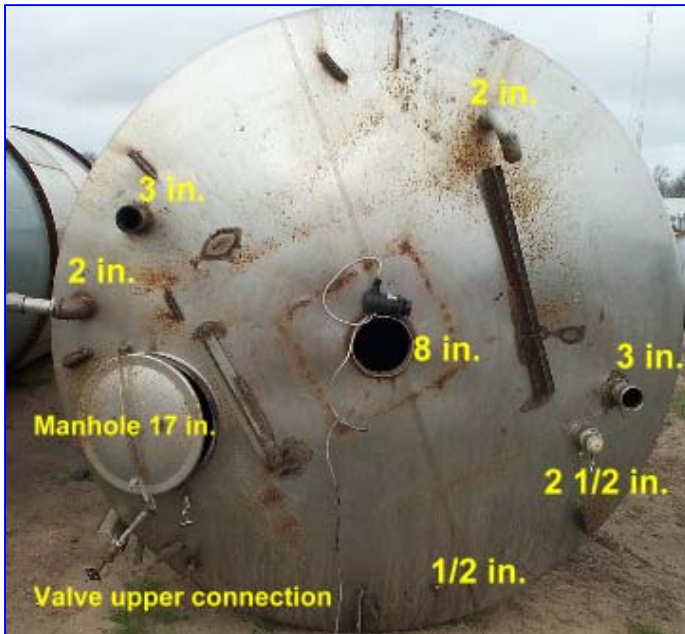

## Perma-San 6,000 gallon 316 Stainless Steel Vertical tank

Mfg:

Model: 6000CVC

Stock No. SPGP094.30

Serial No. 18861-2

### Perma-San 6,000 Gallon 316 Stainless Steel Vertical tank.

- Model 6000CVC
- S/N 18861-2
- 90 in. Diameter, 229 in. Height without legs
- 246 in. Including legs.
- Includes UV System.
- Stainless serpentine coils on the inside bottom
- 7 Legs 3 in. diameter and 21 in. long with a 7-½ in. footprint each with 4-¾ in. bolt holes

#### Top of the tank

#### Left side of the tank

Right side of the tank

Bottom of the tank

Valve connection running from the bottom along the right side to the top of the tank is ½ in.

Diameter of the inside of the tank is 90 in.  
Diameter of the interior tubes is 1 in.