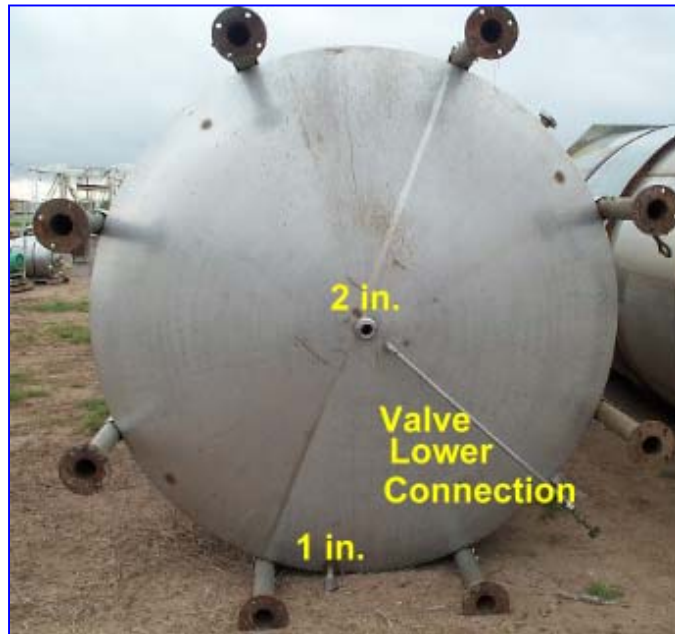

### Perma-San 6,000 Gallon 316 Stainless Steel Vertical tank.

- Model 6000CVC
- S/N 18861-2
- 90 in. Diameter, 229 in. Height without legs
- 246 in. Including legs.
- Includes UV System.
- Stainless serpentine coils on the inside bottom
- 7 Legs 3 in. diameter and 21 in. long with a 7-½ in. footprint each with 4-¾ in. bolt holes

#### Top of the tank

#### Left side of the tank

Right side of the tank

Bottom of the tank

Valve connection running from the bottom along the right side to the top of the tank is ½ in.

Diameter of the inside of the tank is 90 in.  
Diameter of the interior tubes is 1 in.