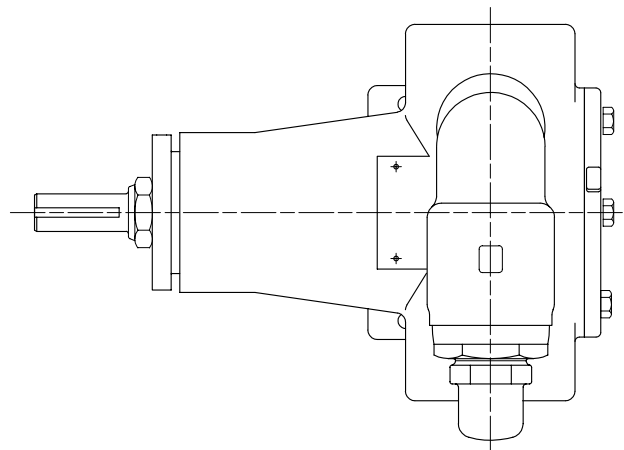

DRAWING NO.
AV-780

PORTS: 3" NPT

STANDARD MODELS: AL4195

DRAWN RICH M DATE 20 MAR 2000
 CHECKED DC DATE 20 MAR 2000

THIS DRAWING IS THE PROPERTY OF VIKING PUMP INC. AND IS PROPRIETARY IN GENERAL AND DETAIL. IT SHALL NOT BE COPIED OR ITS CONTENTS REVEALED TO OUTSIDE PARTIES WITHOUT THE WRITTEN CONSENT OF VIKING PUMP INC.

DRAWING NO.
AV-780

REV. B
 10 JUL 2003