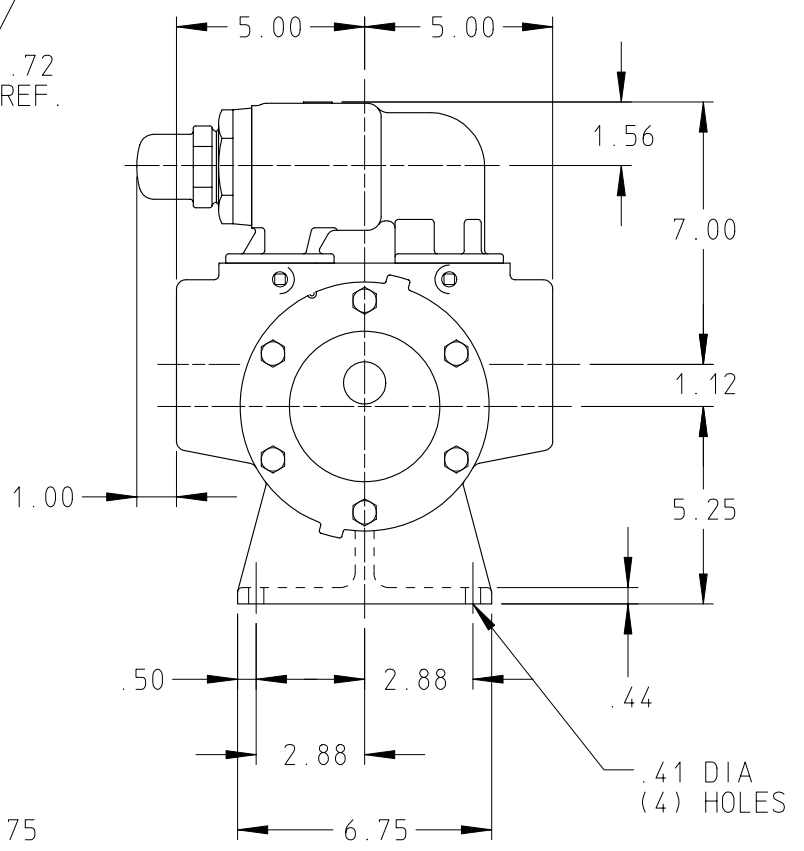

DRAWING NO.
AV-780

PORTS: 3" NPT

STANDARD MODELS: AL4195

DRAWN RICH M DATE 20 MAR 2000
 CHECKED DC DATE 20 MAR 2000

THIS DRAWING IS THE PROPERTY OF VIKING PUMP INC. AND IS PROPRIETARY IN GENERAL AND DETAIL. IT SHALL NOT BE COPIED OR ITS CONTENTS REVEALED TO OUTSIDE PARTIES WITHOUT THE WRITTEN CONSENT OF VIKING PUMP INC.

DRAWING NO.
AV-780

REV. B
 10 JUL 2003