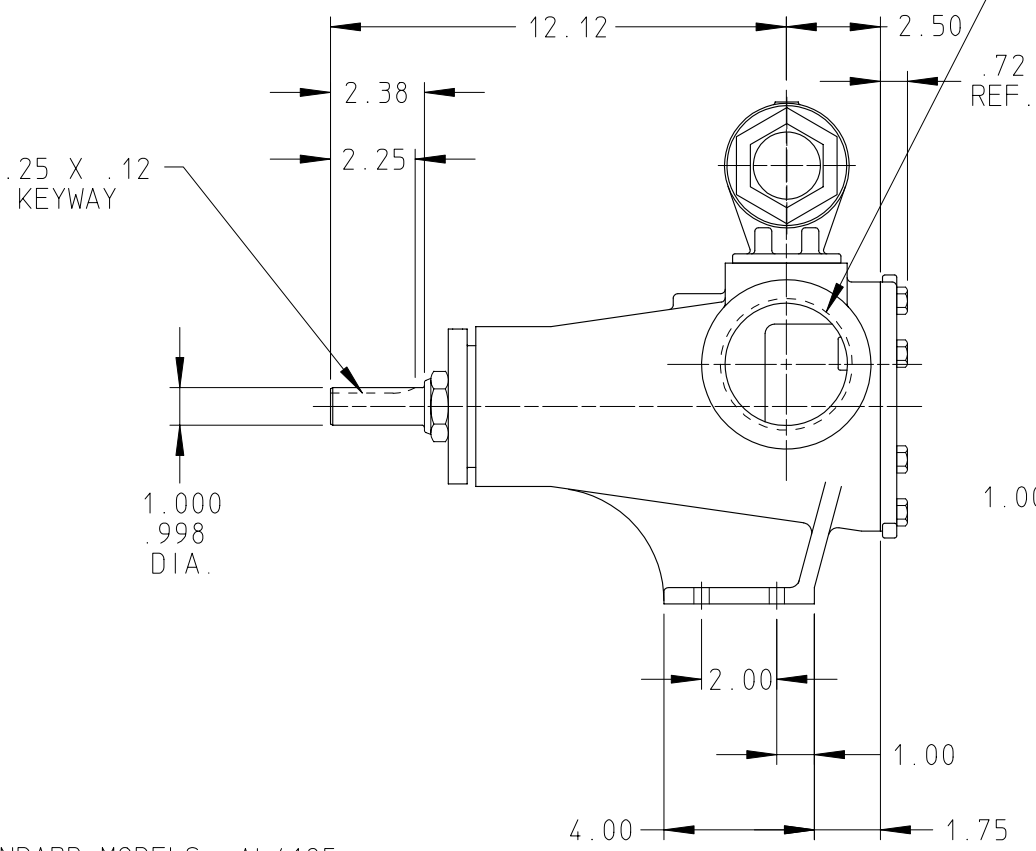

DRAWING NO.
AV-780

PORTS: 3" NPT

STANDARD MODELS: AL4195

DRAWN RICH M DATE 20 MAR 2000
 CHECKED DC DATE 20 MAR 2000

THIS DRAWING IS THE PROPERTY OF VIKING PUMP INC. AND IS PROPRIETARY IN GENERAL AND DETAIL. IT SHALL NOT BE COPIED OR ITS CONTENTS REVEALED TO OUTSIDE PARTIES WITHOUT THE WRITTEN CONSENT OF VIKING PUMP INC.

DRAWING NO.
AV-780

REV. B
 10 JUL 2003