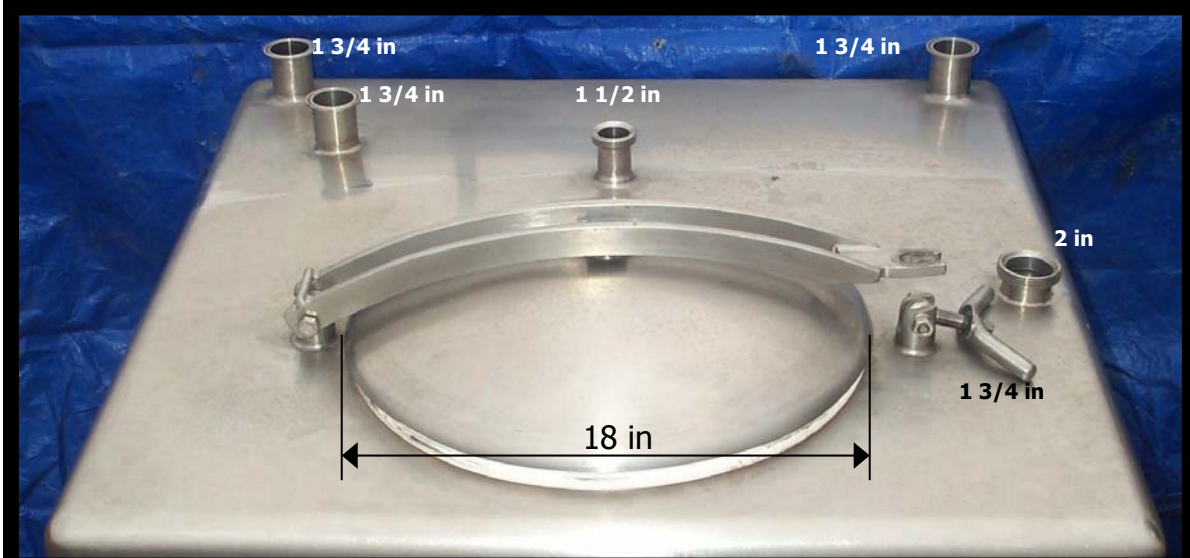

Breddo Liquifier Model LDD – 150 Gallon, Serial Unknown, single shell, 25 HP, 1800 RPM, 460V-3phase-60Hz, 37.5 in L x 37.5 in W x 67 in H, p-101-B.95

### 150 GALLON BREDDO SINGLE SHELL LIQUIFIER

Breddo Liquifier Model LDD – 150 Gallon, Serial Unknown, single shell, 25 HP, 1800 RPM, 460V-3phase-60Hz, 37.5 in L x 37.5 in W x 67 in H, p-101-B.95

Breddo Liquifier Model LDD – 150 Gallon, Serial Unknown, single shell, 25 HP, 1800 RPM, 460V-3phase-60Hz, 37.5 in L x 37.5 in W x 67 in H, p-101-B.95