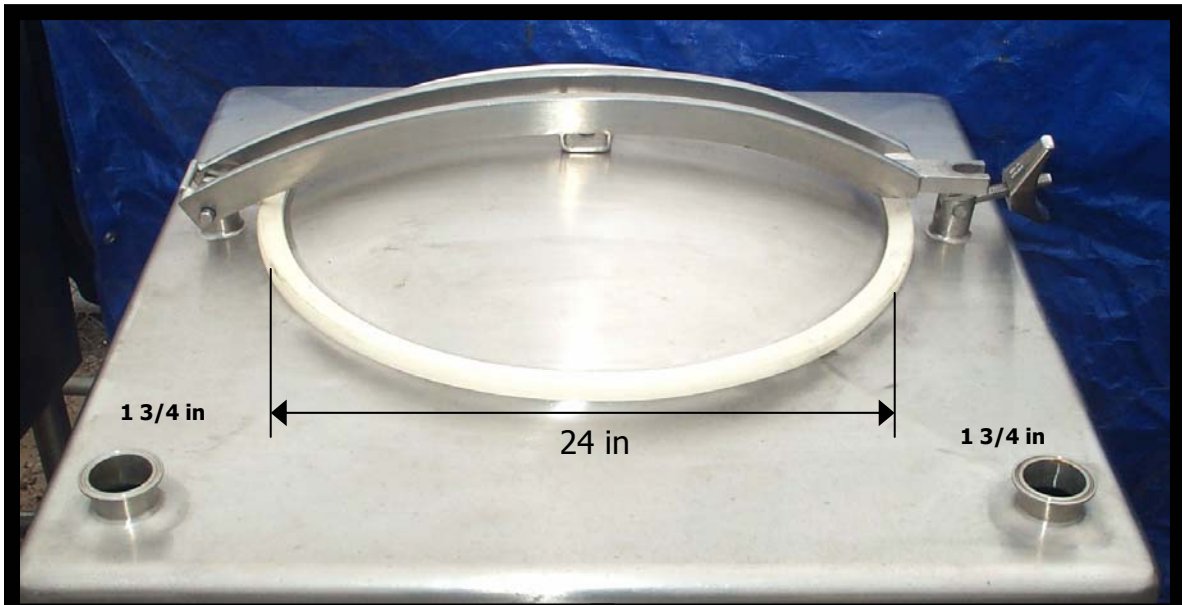

Breddo Liquifier Model LDT – 100 Gallon, Serial D347412, single shell, 25-12.5 HP, 1800-900 RPM, 460V-3phase-60Hz, 2 speed, 34 in L x 34 in W x 61 in H,p-098-B.86

BREDDO SINGLE SHELL LIQUIFIER

Breddo Liquifier Model LDT – 100 Gallon, Serial D347412, single shell, 25-12.5 HP, 1800-900 RPM, 460V-3phase-60Hz, 2 speed, 34 in L x 34 in W x 61 in H, p-098-B.86

Breddo Liquifier Model LDT – 100 Gallon, Serial D347412, single shell, 25-12.5 HP, 1800-900 RPM, 460V-3phase-60Hz, 2 speed, 34 in L x 34 in W x 61 in H,p-098-B.86