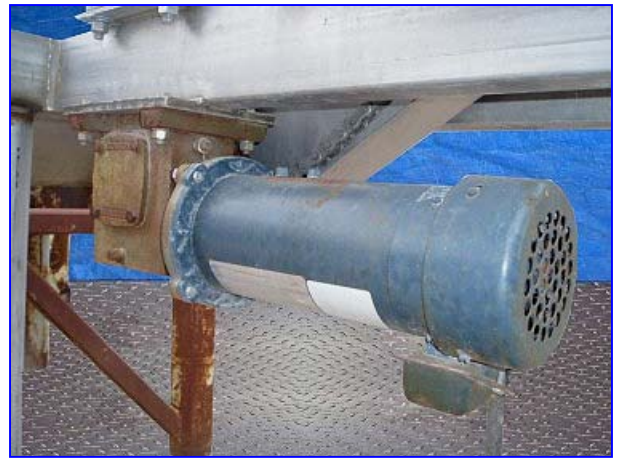

Munson Coating Drum Stainless Steel

Mfg: Munson

Model: 24x6SS

Stock No. 25.L00011.2

Serial No. 13590

Munson Coating Drum Stainless Steel. Model: 24x6SS. S/N: 13590. Drum diameter: 24 in. Coater drum: 6 ft. L. Drum is equipped with (12) 81-1/2 in. L x 3/4 in. W baffles and (4) rubber rollers that center cylinder while drum rotates. Chain-driven 24 in. dia. flywheel has bottom-mounted motor. Sterling Electric Motor, 3/4 hp, 230-460 V, 60 Hz, 3 phase. Boston 700 Series Motor Drive, 30 ratio, 440 in-lbs torque. Inlets: (1) 12 in. dia. infeed port. Outlets: (1) 24 in. dia. discharge port. Overall dimensions: 100 in. L x 40-1/2 in. W x 66 in. H.