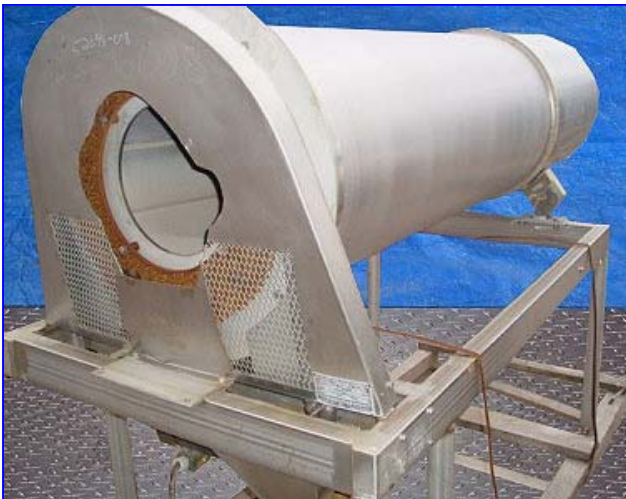

Munson Coating Drum Stainless Steel

Mfg: Munson

Model: 24x6SS

Stock No. 25.L00011.2

Serial No. 13590

Munson Coating Drum Stainless Steel. Model: 24x6SS. S/N: 13590. Drum diameter: 24 in. Coater drum: 6 ft. L. Drum is equipped with (12) 81-1/2 in. L x 3/4 in. W baffles and (4) rubber rollers that center cylinder while drum rotates. Chain-driven 24 in. dia. flywheel has bottom-mounted motor. Sterling Electric Motor, 3/4 hp, 230-460 V, 60 Hz, 3 phase. Boston 700 Series Motor Drive, 30 ratio, 440 in-lbs torque. Inlets: (1) 12 in. dia. infeed port. Outlets: (1) 24 in. dia. discharge port. Overall dimensions: 100 in. L x 40-1/2 in. W x 66 in. H.