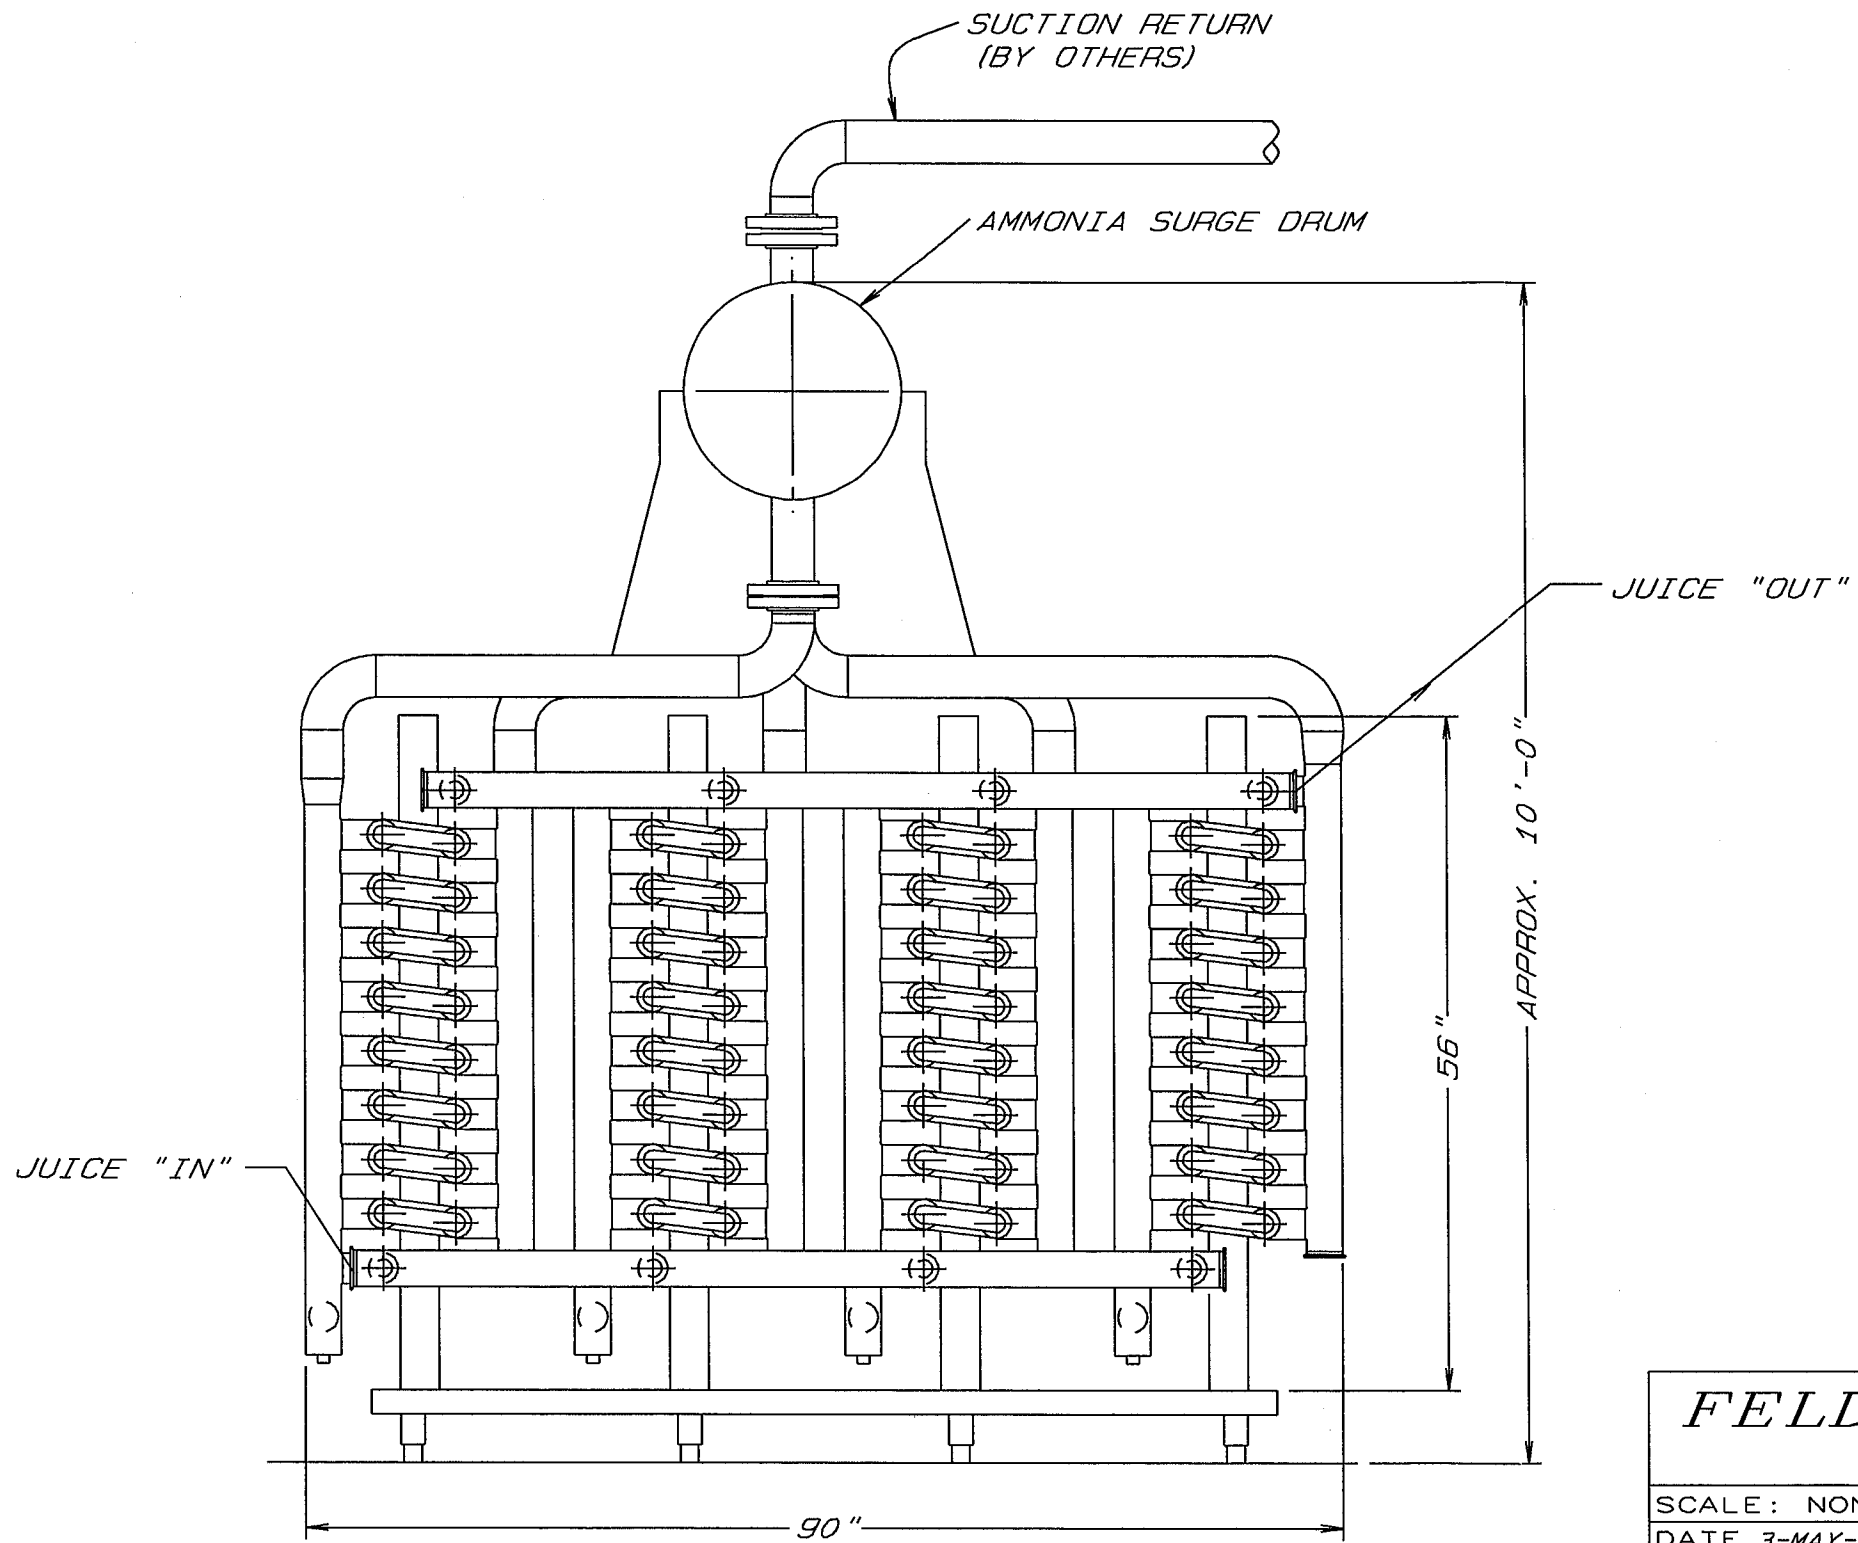

To
 Greer Materna
 714 495 1390

FRONT END VIEW

FELDMEIER EQUIPMENT		
Syracuse, New York		
SCALE: NONE	Approved By:	REV 0
DATE 3-MAY-93		SHEET #1
FELDMEIER "DOUBLE TUBE" AMMONIA COOLER MODEL 2515 ARRANGED 4X18/72X1		
PRODUCTION & PROCESS TECH. INC. LAGUNA NIGUEL, CA		DRAWING NO. 3991