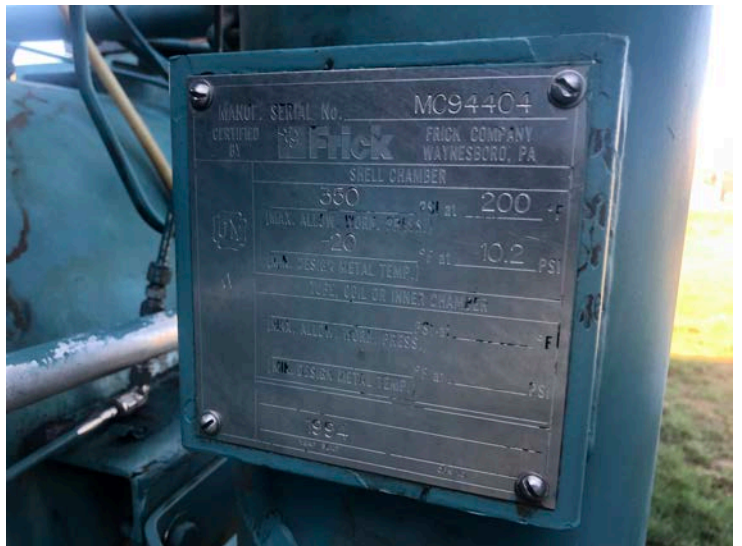

Genemco.com – Call for more Information: (979) 268-7447

Frick RWB-II-222 Screw Compressor (*HD Micro) - 600HP

Mfg: Frick

Model: **RWB-II-222**

Stock No.: SBOD12.30

Serial No.: S0431NFMPHBA3

Genemco.com – Call for more Information: (979) 268-7447