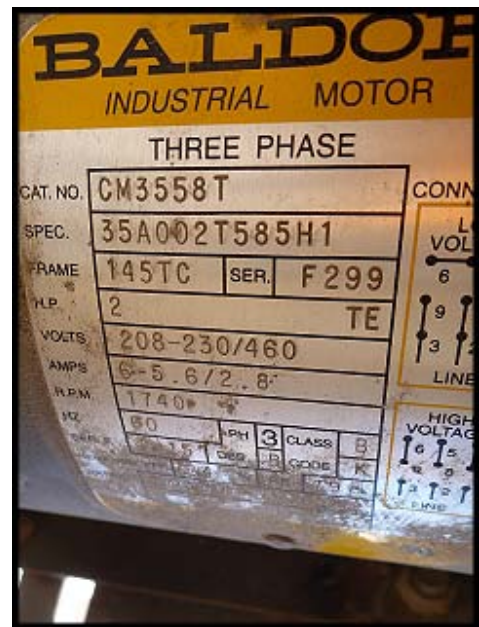

Commercial Mfg. & Supply Co. Stainless Steel Vibratory Screening Conveyor

Mfg: Commercial Mfg. & Supply Co.

Model:

Stock No: AANF045.30

Serial No: D9938304

Commercial Mfg. & Supply Co. Stainless Steel Vibratory Screening Conveyor. S/N: D9938304. Job: 8304. Baldor Motor. Cat no: CM3558T. Spec no: 35A002T585H1. S/N: F299. 2 hp, 1740 rpm, 208-230/460 V, 60 HZ, 3 PH, 145TC frame. Includes ladder and catwalk. Product area dimensions: 4 ft. W x 15 ft. L.

Blue is open drop area.

Black area is diamond plate type:

Red is perforated screen: