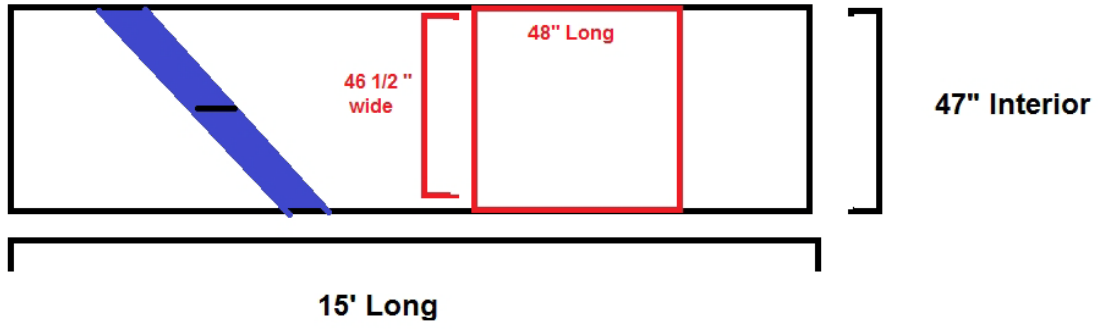

Commercial Mfg. & Supply Co. Stainless Steel Vibratory Screening Conveyor

Mfg: Commercial Mfg. & Supply Co.

Model:

Stock No: AANF045.30

Serial No: D9938304

Commercial Mfg. & Supply Co. Stainless Steel Vibratory Screening Conveyor. S/N: D9938304. Job: 8304. Baldor Motor. Cat no: CM3558T. Spec no: 35A002T585H1. S/N: F299. 2 hp, 1740 rpm, 208-230/460 V, 60 HZ, 3 PH, 145TC frame. Includes ladder and catwalk. Product area dimensions: 4 ft. W x 15 ft. L.

Blue is open drop area.

Black area is diamond plate type:

Red is perforated screen: