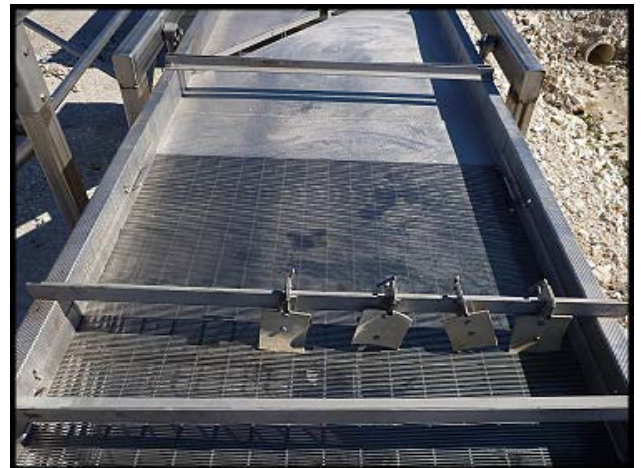

Commercial Mfg. & Supply Co. Stainless Steel Vibratory Screening Conveyor

Mfg: Commercial Mfg. & Supply Co.

Model:

Stock No: AANF045.30

Serial No: D9938304

Commercial Mfg. & Supply Co. Stainless Steel Vibratory Screening Conveyor. S/N: D9938304. Job: 8304. Baldor Motor. Cat no: CM3558T. Spec no: 35A002T585H1. S/N: F299. 2 hp, 1740 rpm, 208-230/460 V, 60 HZ, 3 PH, 145TC frame. Includes ladder and catwalk. Product area dimensions: 4 ft. W x 15 ft. L.

Blue is open drop area.

Black area is diamond plate type:

Red is perforated screen: