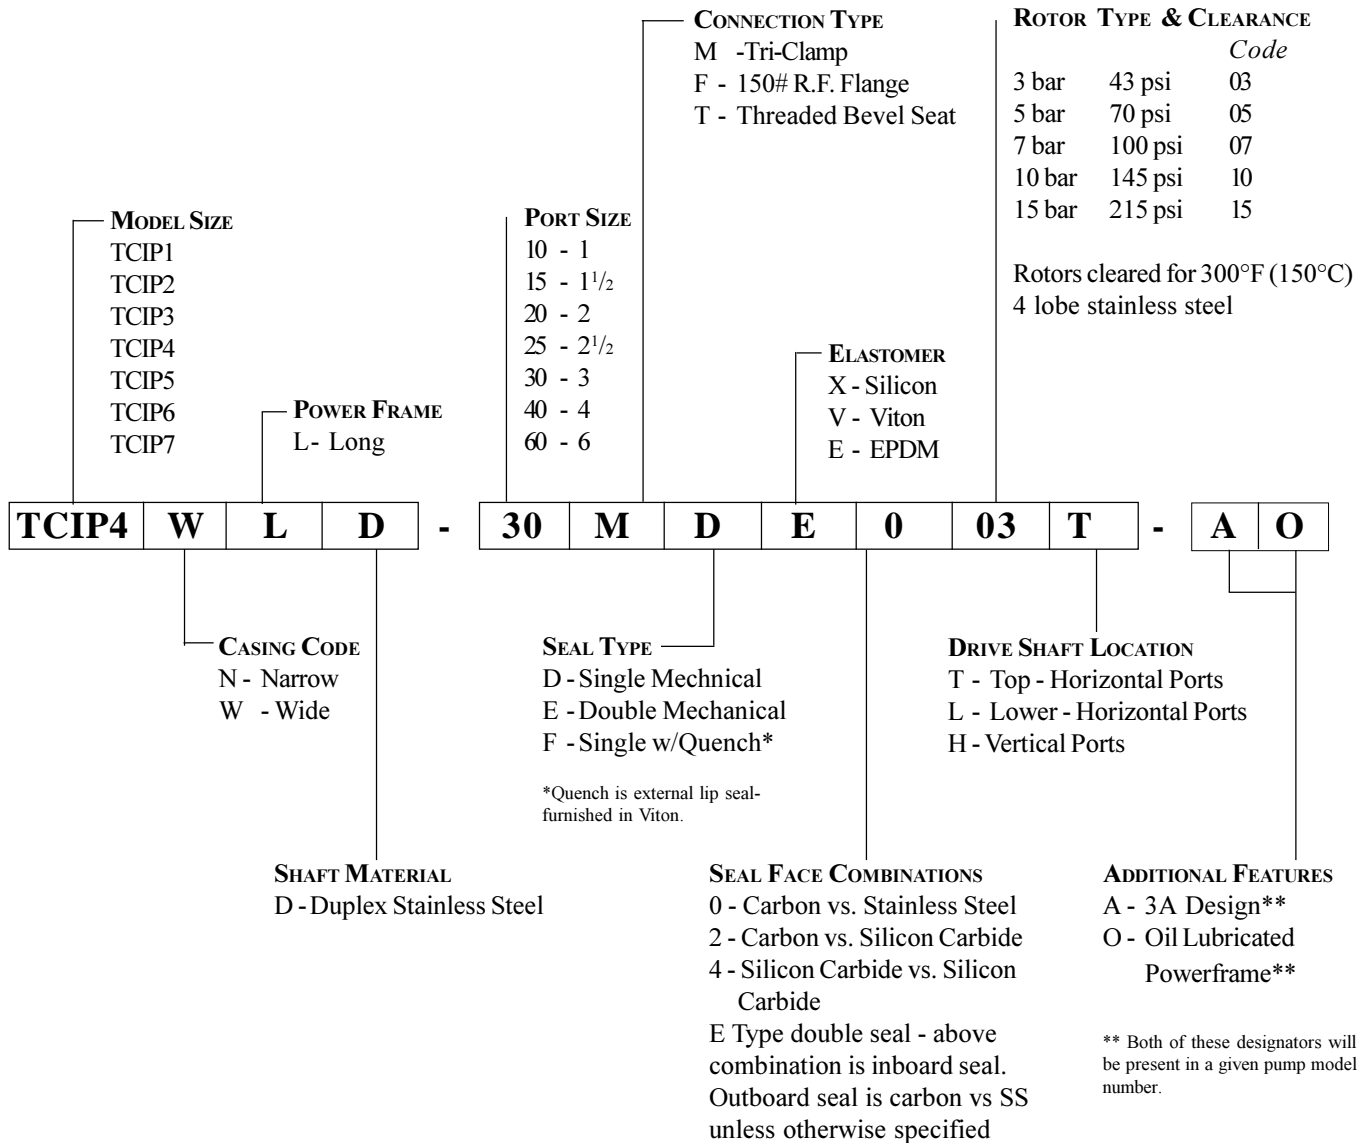

Ordering Information

Note: TCIP pump with a water jacket is indicated by adding a "J" to the model number prefix. Example TCIP**J**4-WLD-30MDEO03T-AO.