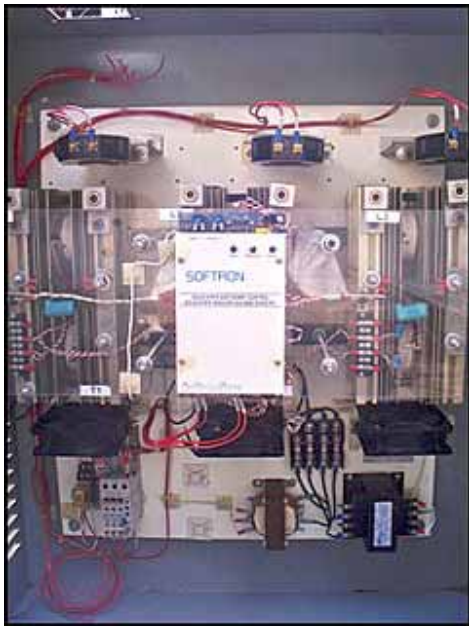

Graseby Soft Start Motor Starter – 200 HP

Mfg: Graseby

Model: PL200V4B3G

Stock No: BZCH508.5a

Serial No: 95063005D

Graseby Soft Start Motor Starter – 200 HP. Model: PL200V4B3G. S/N: 95063005D. Input: 460 V, 270 amps, 60 Hz, 3 phase. Output: 460 V, 270 amps, 60 Hz, 3 phase, 150 KW. Overall dimensions: 2 ft. 6-1/4 in. L x 1 ft. 3 in. W x 3 ft. 2 in. H.

GRASEBY		GREENSBORO	
CONTROLS		NORTH CAROLINA	
MODEL: PL200V4B3G	HP: 200		
S/N: 95063005D	KW: 150		
INPUT: 460 V	270A	3 PH	60 HZ
OUTPUT: 460 V	270A	3 PH	60 HZ