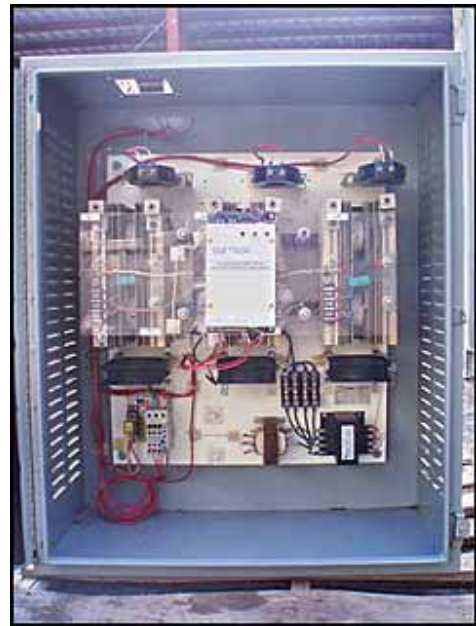

Graseby Soft Start Motor Starter – 200 HP

Mfg: Graseby

Model: PL200V4B3G

Stock No: BZCH508.5a

Serial No: 95063005D

Graseby Soft Start Motor Starter – 200 HP. Model: PL200V4B3G. S/N: 95063005D. Input: 460 V, 270 amps, 60 Hz, 3 phase. Output: 460 V, 270 amps, 60 Hz, 3 phase, 150 KW. Overall dimensions: 2 ft. 6-1/4 in. L x 1 ft. 3 in. W x 3 ft. 2 in. H.

GRASEBY		GREENSBORO	
CONTROLS		NORTH CAROLINA	
MODEL: PL200V4B3G	HP: 200		
S/N: 95063005D	KW: 150		
INPUT: 460 V	270A	3 PH	60 HZ
OUTPUT: 460 V	270A	3 PH	60 HZ