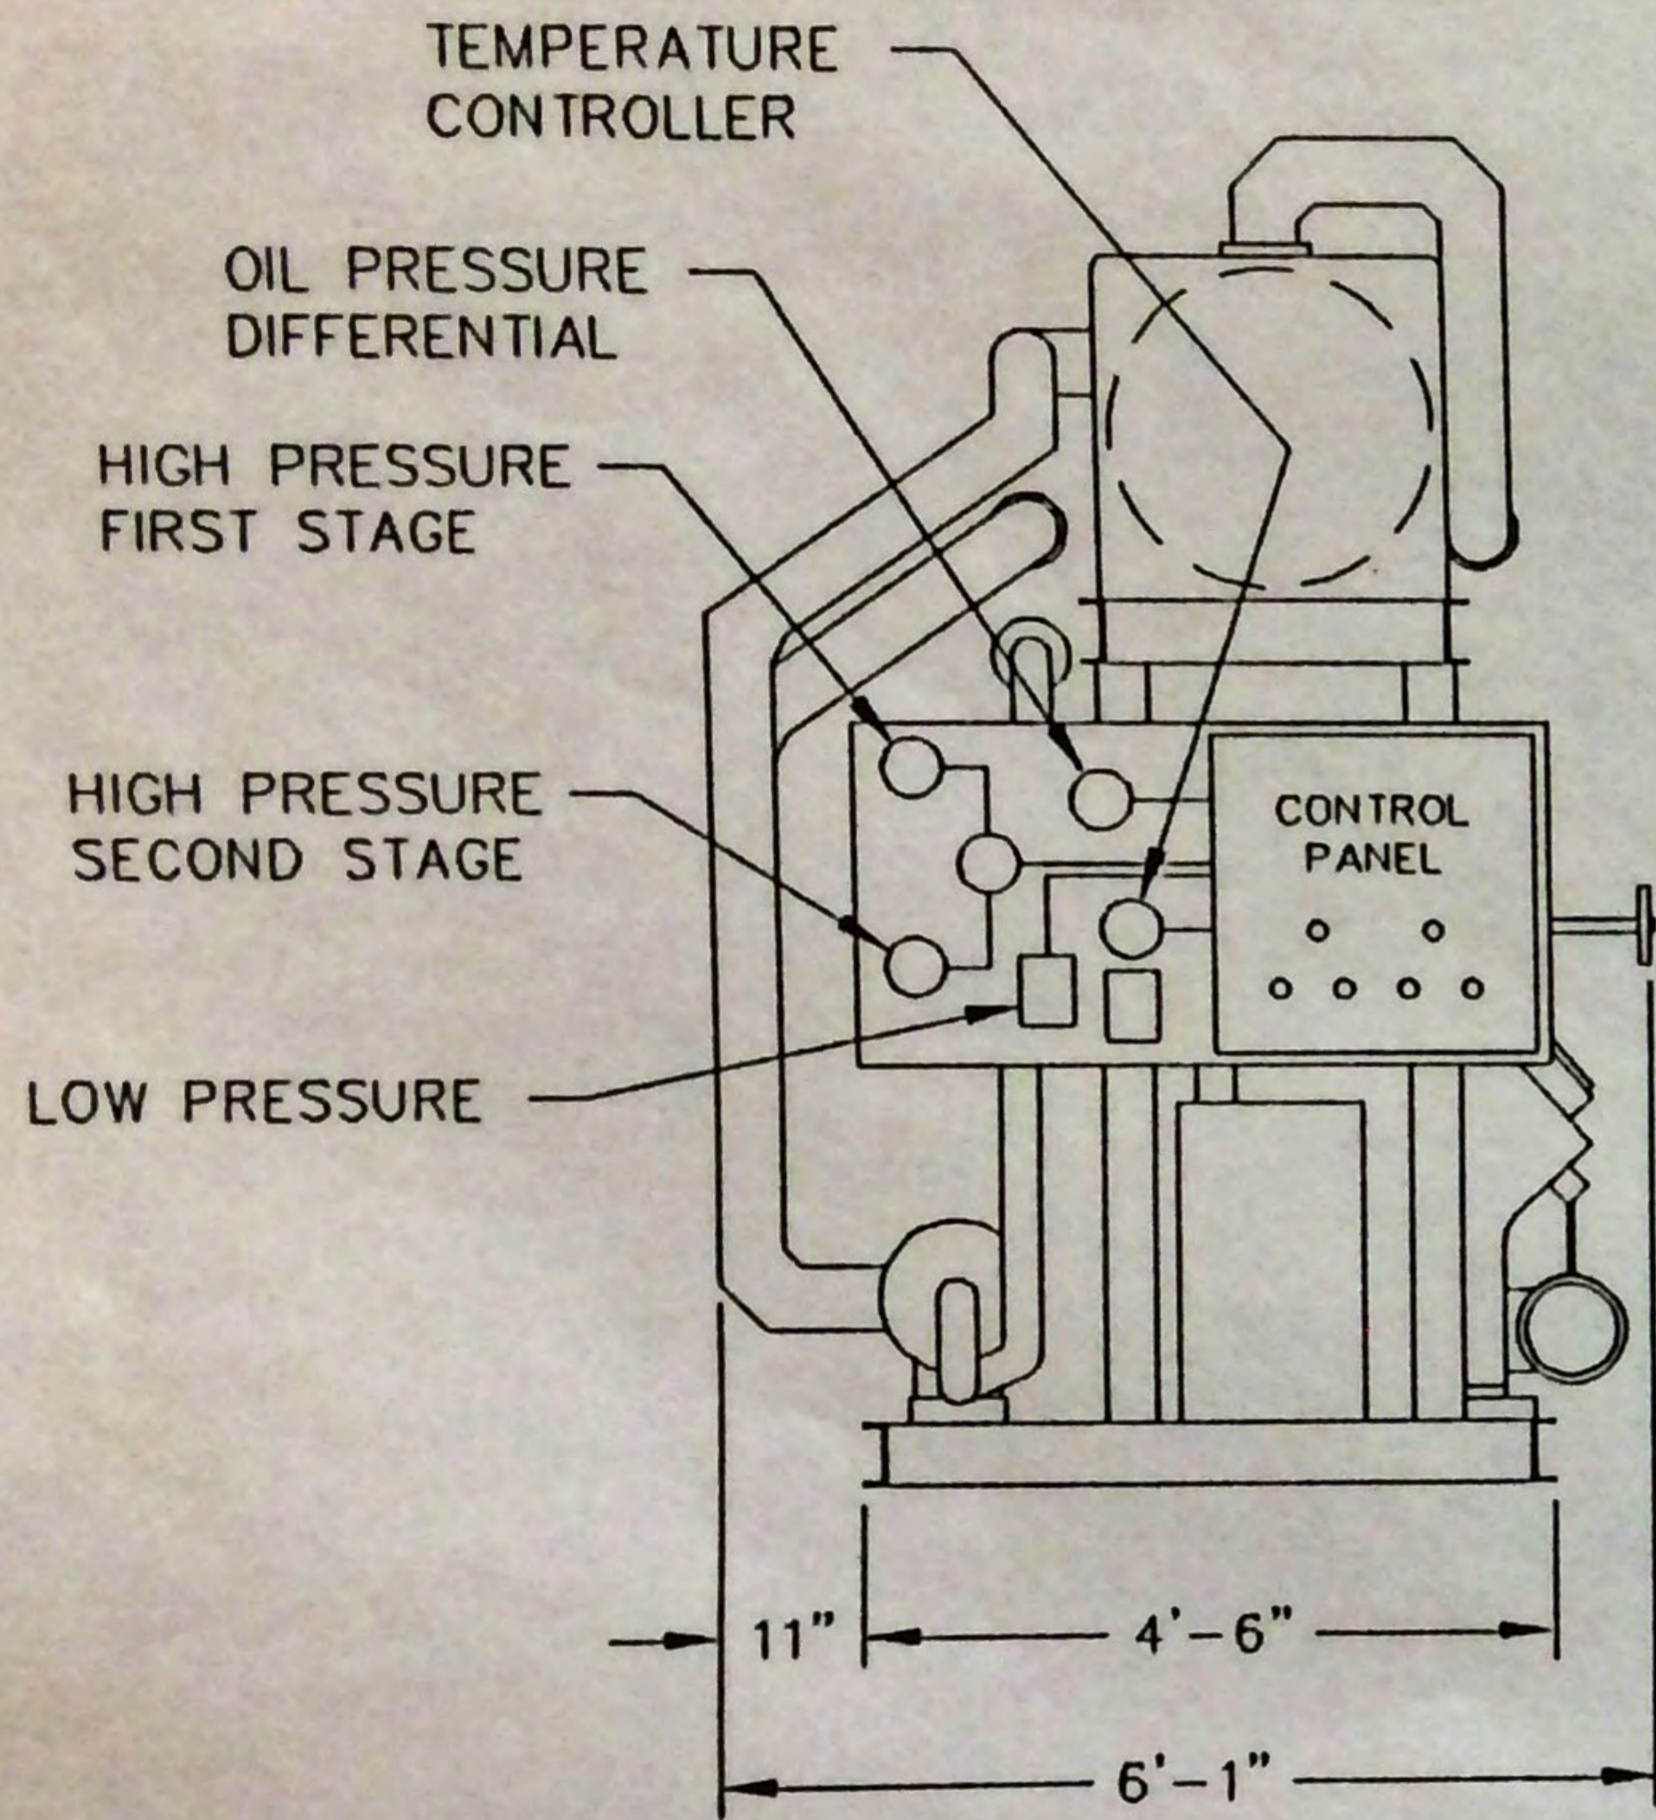

<p>PHYSICAL DATA</p>	<p>JOB# 820 SHEET 1 of 2 CAR 4-7-92</p>	<p>NuTemp Inc 3348 S PULASKI RD CHICAGO, ILLINOIS 60623</p>
----------------------	---	---

RIGHT SIDE

BACK

PHYSICAL DATA

JOB# 820
SHEET 2 of 2
CAR 4-7-92