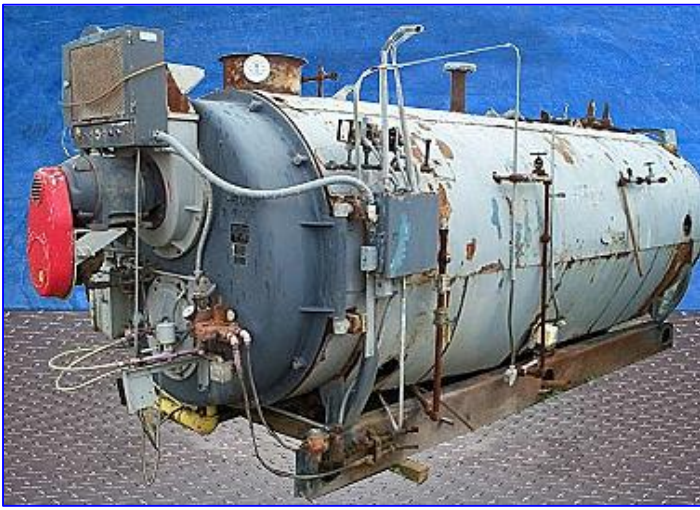

## Cleaver Brooks CB Package Firetube Boiler- 200 HP

Mfg: Cleaver Brooks

Model: CB266-200

Stock No. JG-FB02.

Serial No. L27623

Cleaver Brooks CB Package Firetube Boiler- 200 HP. Model: CB266-200. S/N: L27623. MAWP: 150 psi. Input: 8,375,000 Btu/hr. Steam capacity: 6900 lbs/hr. Natural Gas. 60 gpm (oil). U.S. Unclosed Motor, 15 hp, 3000/3600 rpm, 208-220/440 V, 42.4-40/20 amps, 50/60 Hz, 3 phase. Underwriters Laboratories inc. No. H 798502. Boiler is used with integral group 4 (gas) and/or integral group 4 (oil). Oil not heavier than no. 2. Inlet/outlet: 4-1/2 in. flange. Overall dim: 20 ft. L x 82 in W x 92 in H.

MODEL CB266-200 PR  
 SERIAL NO L-27623  
 INPUT 8 375000 BTU/HR  
 Cleaver-Brooks  
 MILWAUKEE WIS