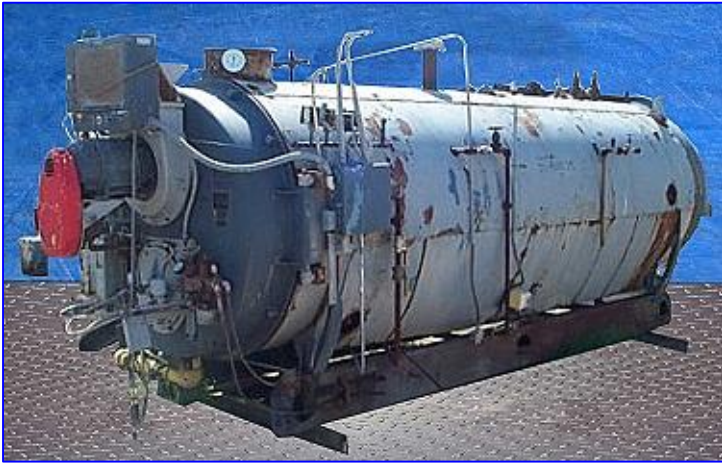

## Cleaver Brooks CB Package Firetube Boiler- 200 HP

Mfg: Cleaver Brooks

Model: CB266-200

Stock No. JG-FB02.

Serial No. L27623

Cleaver Brooks CB Package Firetube Boiler- 200 HP. Model: CB266-200. S/N: L27623. MAWP: 150 psi. Input: 8,375,000 Btu/hr. Steam capacity: 6900 lbs/hr. Natural Gas. 60 gpm (oil). U.S. Unclosed Motor, 15 hp, 3000/3600 rpm, 208-220/440 V, 42.4-40/20 amps, 50/60 Hz, 3 phase. Underwriters Laboratories inc. No. H 798502. Boiler is used with integral group 4 (gas) and/or integral group 4 (oil). Oil not heavier than no. 2. Inlet/outlet: 4-1/2 in. flange. Overall dim: 20 ft. L x 82 in W x 92 in H.

MODEL CB266-200 PR  
 SERIAL NO L-27623  
 INPUT 8 375000 BTU/HR  
 Cleaver-Brooks  
 MILWAUKEE WIS