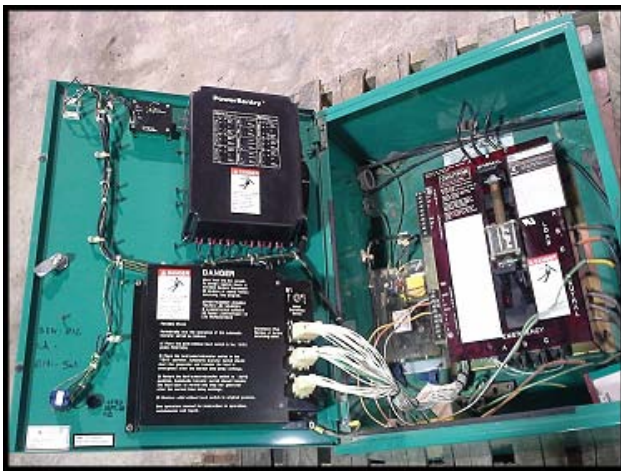

## Onan GenSet Natural Gas Powered Generator

Mfg: Onan

Model: 35FK

Stock No: NOI1306

Serial No: D950574624

Onan GenSet Generator. Model: 35FK. Serial No: D950574624. Spec: 75256C. Hours: 463. Ford engine. Model: CSG-6491-6005-A. S/N: 03549 B-27-RC. S.O. Options: 0034F. Model Code: NFA-0034-NBB. Natural gas ASCO Regulator. Cat: 8215850. S/N: A179985. Rebuild Kit: 302432. Air Inert Gas: 25 psi. Volts 12 DC. Watts 14.9. Fuel Gas 25 psi. Overall dimensions: 5 ft. 11 in. L x 2 ft. 9 in. W x 4 ft. H.

 Made in U.S.A. 99-2433

CURRENT RATING:	70 AMPS
VOLTAGE:	440/480 VAC
FREQUENCY:	50/60 HZ

 1400 73rd Avenue N.E.  
 Minneapolis, MN 55432 U.S.A.

 Made in U.S.A. 99-2433

CURRENT RATING:	70 AMPS
VOLTAGE:	440/480 VAC
FREQUENCY:	50/60 HZ
POLES:	3

Suitable for control of motors, elec. discharge lamps, tungsten filament lamps & electric heating equipment where the sum of the motor full-load ampere ratings and the ampere ratings of other loads do not exceed the ampere rating of the switch and the tungsten load does not exceed 30% of the switch rating.