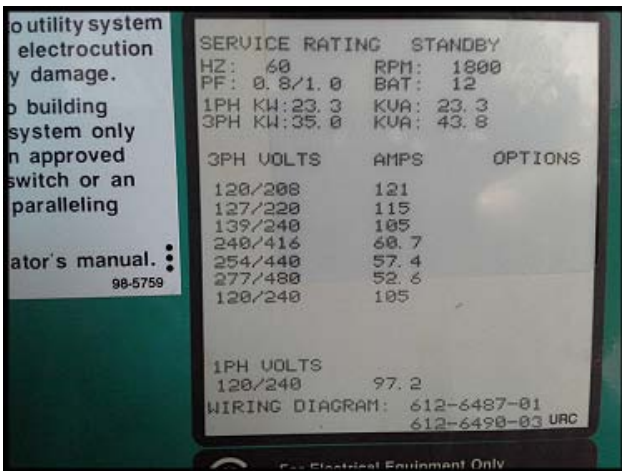

## Onan GenSet Natural Gas Powered Generator

Mfg: Onan

Model: 35FK

Stock No: NOI1306

Serial No: D950574624

Onan GenSet Generator. Model: 35FK. Serial No: D950574624. Spec: 75256C. Hours: 463. Ford engine. Model: CSG-6491-6005-A. S/N: 03549 B-27-RC. S.O. Options: 0034F. Model Code: NFA-0034-NBB. Natural gas ASCO Regulator. Cat: 8215850. S/N: A179985. Rebuild Kit: 302432. Air Inert Gas: 25 psi. Volts 12 DC. Watts 14.9. Fuel Gas 25 psi. Overall dimensions: 5 ft. 11 in. L x 2 ft. 9 in. W x 4 ft. H.

 Made in U.S.A. 99-2433

CURRENT RATING:	70 AMPS
VOLTAGE:	440/480 VAC
FREQUENCY:	50/60 HZ

 1400 73rd Avenue N.E.  
 Minneapolis, MN 55432 U.S.A.

 Made in U.S.A. 99-2433

CURRENT RATING:	70 AMPS
VOLTAGE:	440/480 VAC
FREQUENCY:	50/60 HZ
POLES:	3