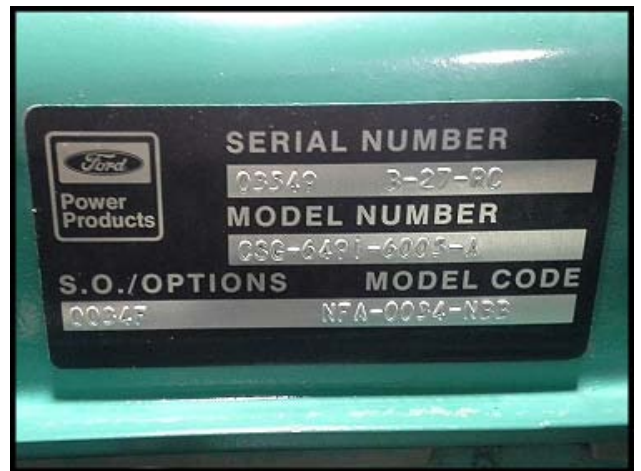

## Onan GenSet Natural Gas Powered Generator

Mfg: Onan

Model: 35FK

Stock No: NOI1306

Serial No: D950574624

Onan GenSet Generator. Model: 35FK. Serial No: D950574624. Spec: 75256C. Hours: 463. Ford engine. Model: CSG-6491-6005-A. S/N: 03549 B-27-RC. S.O. Options: 0034F. Model Code: NFA-0034-NBB. Natural gas ASCO Regulator. Cat: 8215850. S/N: A179985. Rebuild Kit: 302432. Air Inert Gas: 25 psi. Volts 12 DC. Watts 14.9. Fuel Gas 25 psi. Overall dimensions: 5 ft. 11 in. L x 2 ft. 9 in. W x 4 ft. H.

 Made in U.S.A. 99-2433

CURRENT RATING:	70 AMPS
VOLTAGE:	440/480 VAC
FREQUENCY:	50/60 HZ

 1400 73rd Avenue N.E.  
 Minneapolis, MN 55432 U.S.A.

 Made in U.S.A. 99-2433

CURRENT RATING:	70 AMPS
VOLTAGE:	440/480 VAC
FREQUENCY:	50/60 HZ
POLES:	3