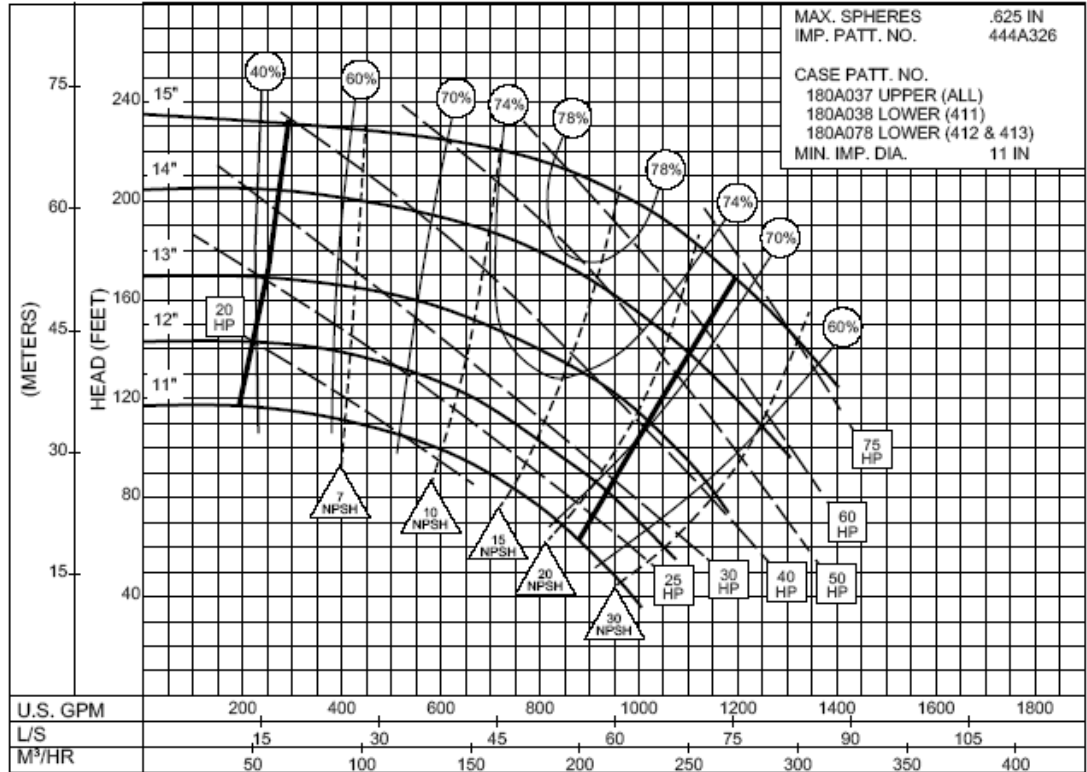

Aurora Horizontal Split Case Pump

Mfg: Aurora

Model:

Stock No. OIP023.

Serial No.

Aurora Horizontal Split Case Pump.

- Type OP, Size 4 x 5 x 15, 750 gpm, 122 ft. head, 1,780 rpm,
- U.S. Electrical Motors, 40 hp, Frame 364 U, type H, 3 ph, S/N: 3639308, 50/60 Hz, 208/220/440 V, 106/100/500 amps.
- Overall Dimensions: 54 in. L x 27 in. W x 25 in. H.

Section **410** Page **412**
 Date **January 2001**
 Supersedes Section 410 Page 412
 Dated June 1989

4 x 5 x 15
SERIES 410

ENCLOSED IMPELLER

SIZE : 4x5x15 TYPE : 410 IMPELLER : Enclosed R. P. M. : 1750

1750
RPM

2PC-117373