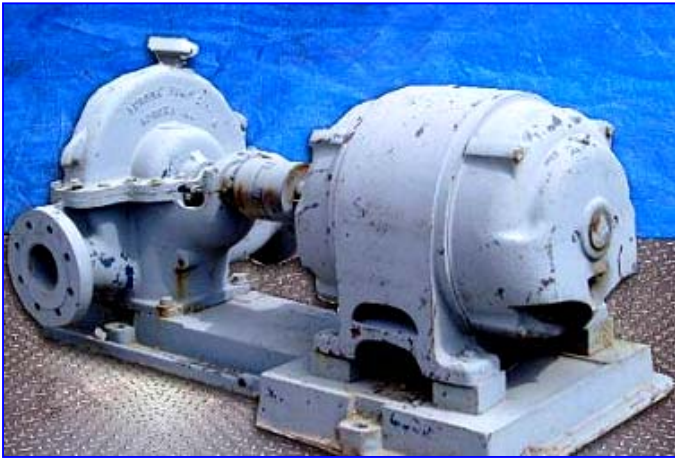

Aurora Horizontal Split Case Pump

Mfg: Aurora

Model:

Stock No. OIP023.

Serial No.

Aurora Horizontal Split Case Pump.

- Type OP, Size 4 x 5 x 15, 750 gpm, 122 ft. head, 1,780 rpm,
- U.S. Electrical Motors, 40 hp, Frame 364 U, type H, 3 ph, S/N: 3639308, 50/60 Hz, 208/220/440 V, 106/100/500 amps.
- Overall Dimensions: 54 in. L x 27 in. W x 25 in. H.

Section **410** Page **412**
 Date **January 2001**
 Supersedes Section 410 Page 412
 Dated June 1989

4 x 5 x 15
SERIES 410

ENCLOSED IMPELLER

SIZE : 4x5x15 TYPE : 410 IMPELLER : Enclosed R. P. M. : 1750

1750
RPM