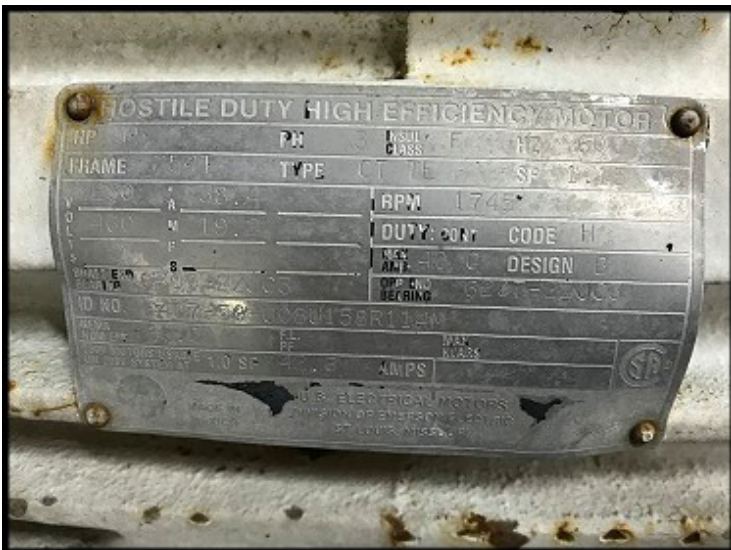

## Waukesha 220 Positive Displacement Pump

Mfg: Waukesha Cherry Burrell

Model: 220

Stock No.: SSFA1732

Serial No.: 14313 CRB 99

Used Waukesha 220 Positive Displacement Pump. Model: 220. Serial: 14313 CRB 99. Flow rate for new pump is 310 GPM with required horsepower and RPM. Displacement per revolution: 0.522 gallon. Gear drive ratio: 4.94 (354 final RPM). US Electrical Motor 15 HP 208-230/460V, 1745 RPM, 60 Hz, 3-phase. Estimated flowrate at 354 RPM: 184 GPM.

Waukesha  
Cherry-Burrell

A United Dominion Company

SERIAL NO.	MODEL
L4813 CRB 99	220

**REMANUFACTURED**  
Genuine Parts - Factory Labor  
PLEASE READ MAINTENANCE  
MANUAL BEFORE OPERATING.

DELAN, WI / MODESTO, CA, U.S.A.