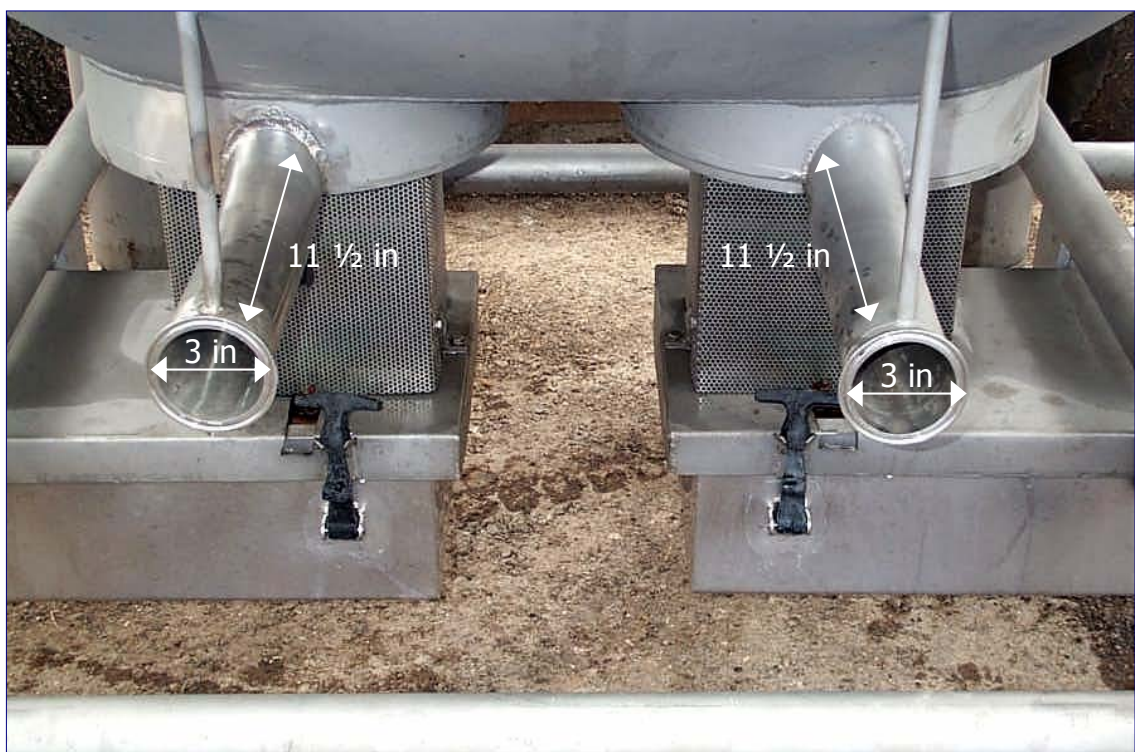

Breddo Model LOR – 600 Gallon Round Belt Driven Single Shell Liquifier. Serial Number 170235-98793, dual impellers, 100 HP motors 460/3/60 1785 rpms

### BREDDO SINGLE SHELL LIQUIFIER

Breddo Model LOR – 600 Gallon Round Belt Driven Single Shell Liquifier. Serial Number 170235-98793, dual impellers, 100 HP motors 460/3/60 1785 rpms

Breddo Model LOR – 600 Gallon Round Belt Driven Single Shell Liquifier. Serial Number 170235-98793, dual impellers, 100 HP motors 460/3/60 1785 rpms