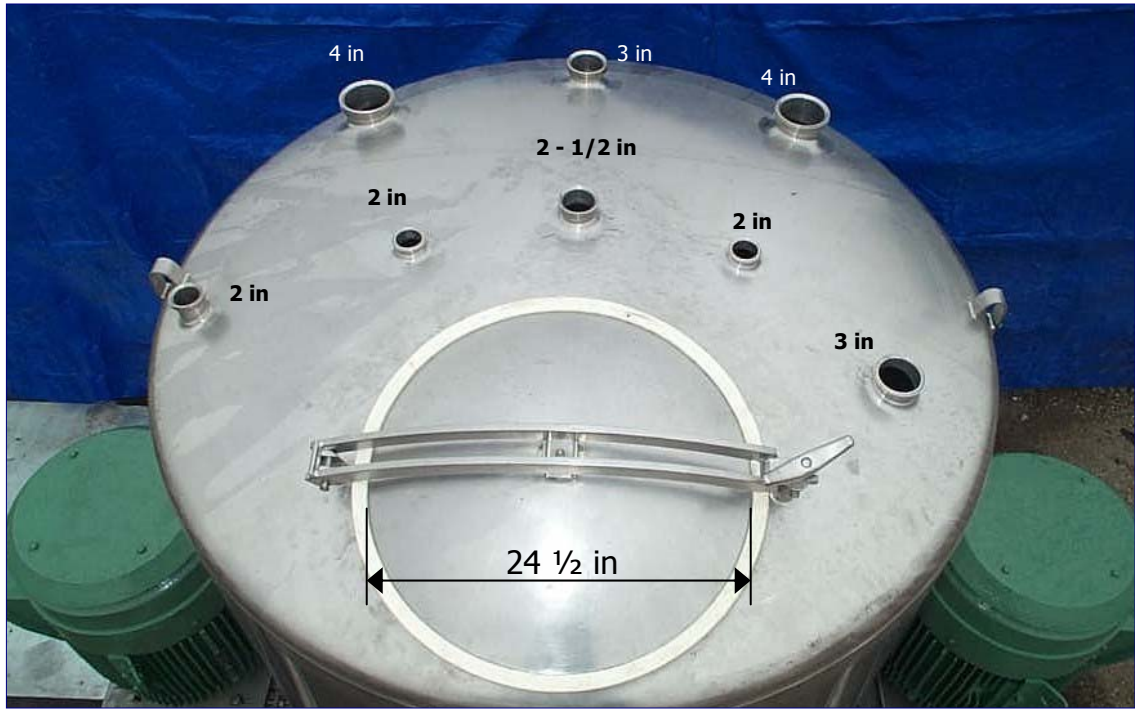

Breddo Model LOR – 600 Gallon Round Belt Driven Single Shell Liquifier. Serial Number 170235-98793, dual impellers, 100 HP motors 460/3/60 1785 rpms

### BREDDO SINGLE SHELL LIQUIFIER

Breddo Model LOR – 600 Gallon Round Belt Driven Single Shell Liquifier. Serial Number 170235-98793, dual impellers, 100 HP motors 460/3/60 1785 rpms

Breddo Model LOR – 600 Gallon Round Belt Driven Single Shell Liquifier. Serial Number 170235-98793, dual impellers, 100 HP motors 460/3/60 1785 rpms