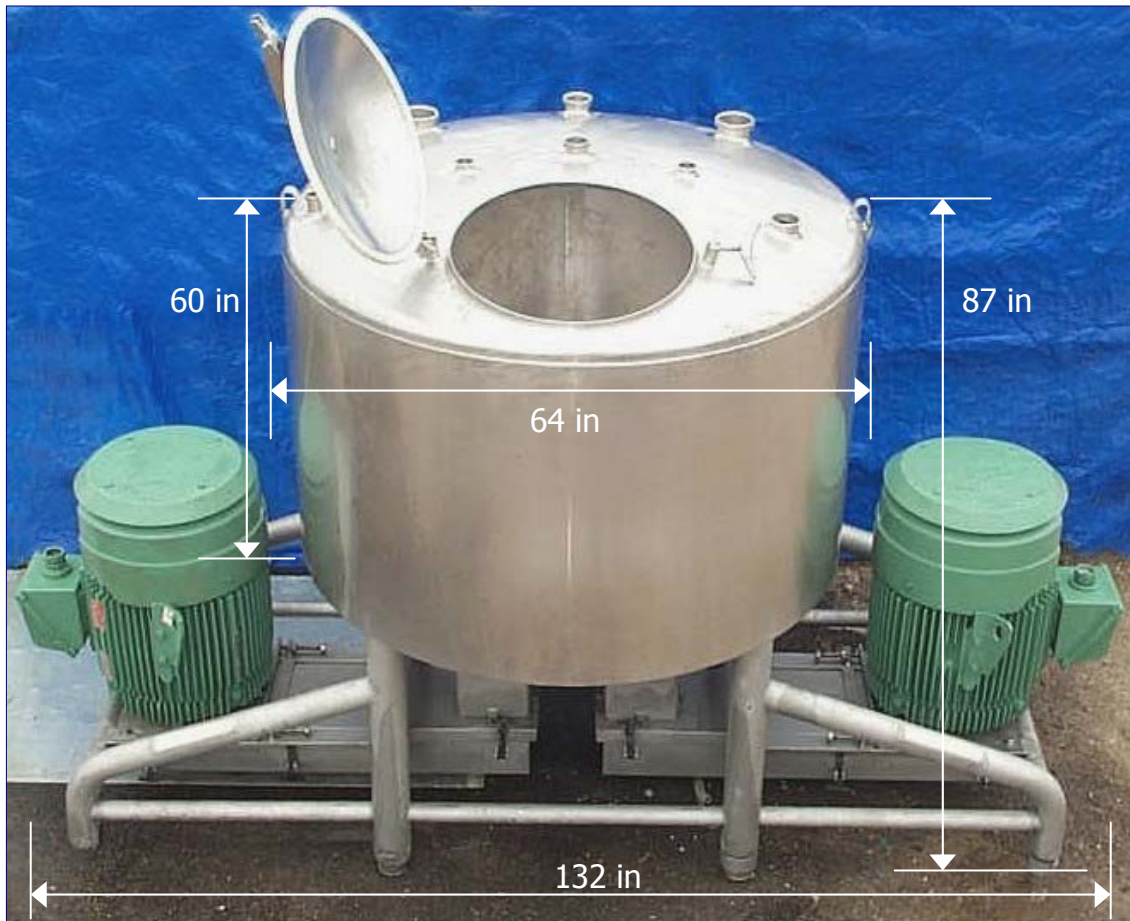

Breddo Model LOR – 600 Gallon Round Belt Driven Single Shell Liquifier. Serial Number 170235-98793, dual impellers, 100 HP motors 460/3/60 1785 rpms

### BREDDO SINGLE SHELL LIQUIFIER

Breddo Model LOR – 600 Gallon Round Belt Driven Single Shell Liquifier. Serial Number 170235-98793, dual impellers, 100 HP motors 460/3/60 1785 rpms

Breddo Model LOR – 600 Gallon Round Belt Driven Single Shell Liquifier. Serial Number 170235-98793, dual impellers, 100 HP motors 460/3/60 1785 rpms