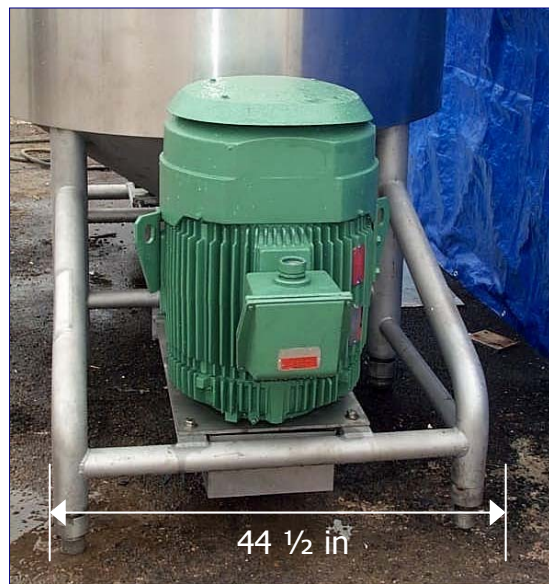

Breddo Model LOR – 600 Gallon Round Belt Driven Single Shell Liquifier. Serial Number 170235-98793, dual impellers, 100 HP motors 460/3/60 1785 rpms

### BREDDO SINGLE SHELL LIQUIFIER

Breddo Model LOR – 600 Gallon Round Belt Driven Single Shell Liquifier. Serial Number 170235-98793, dual impellers, 100 HP motors 460/3/60 1785 rpms

Breddo Model LOR – 600 Gallon Round Belt Driven Single Shell Liquifier. Serial Number 170235-98793, dual impellers, 100 HP motors 460/3/60 1785 rpms