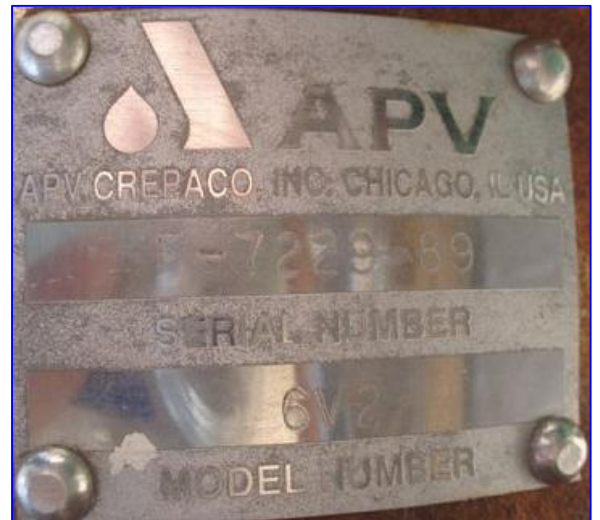

APV Crepaco Sanitary Centrifugal Pump

Mfg: APV Crepaco

Model: 6V2

Stock No. pBBCF087B.

Serial No. F-7229-89

APV Crepaco Sanitary Centrifugal Pump. Model: 6V2. S/N: F-7229-89. Impeller diameter: 6 in. Seal option: Single mechanical. Reliance Electric Motor. 2 hp, 1725 rpm, 208-230/460 V, 6.4/3.2/2.6 amps, 60 Hz, 3 phase. Inlets: (1) 2-1/2 in. dia. S-line fitting. Outlets: (1) 1-1/2 in. dia. S-line fitting. Overall dimensions: 1 ft. 7 in. L x 1 ft. W x 9-1/2 in. H.

1414055M-XP	FR 145TC	TYPE	
7	1725	208-230	* 60
		460/575	
CONT	F	INS TYPE	AMB 40 NEMA DESIGN
CERTIFIED STD 29			
4-6.4/5.3/7.6			
10 190/580V 50HZ			
RELIANCE ELECTRIC COMPANY			
CLEVELAND, OHIO 44117			

1414055M-XP	FR 145TC	TYPE	P 1PH 3
7	1725	208-230	* 60 1.0
		460/575	
CONT	F	INS TYPE	AMB 40 NEMA DESIGN
CERTIFIED STD 29			
4-6.4/5.3/7.6			
10 190/580V 50HZ			
RELIANCE ELECTRIC COMPANY			
CLEVELAND, OHIO 44117			