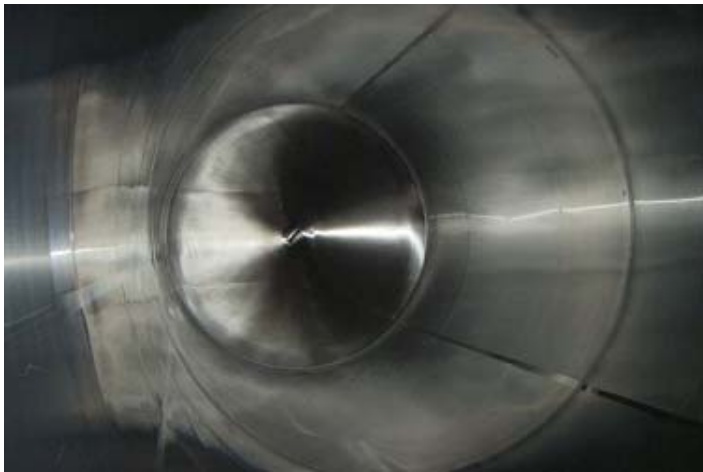

Dairy Craft Inc. Milk Silo - 30,000 Gallon

Mfg: Dairy Craft, Inc.

Model:

Stock No.: MCEB002

Serial No.:

Dairy Craft Inc. Milk Silo. Capacity: 30,000 gallons. Drawing number: C15147A. Materials of construction: painted exterior and stainless steel interior. Features include: full jacket with domed top, slope to drain on bottom, manway door, and 2 hp, side-mounted agitator assembly. Empty weight: 30,500 lbs. Inside dimensions: 12 ft. dia. x 37 ft. straight side H. Outside dimensions: 12 ft. 4-3/4 in. x 40 ft. 6 in. H.

Current pictures of silo.

The following are pictures of silo in transit.

The following pictures are of the silo's the previous installation.