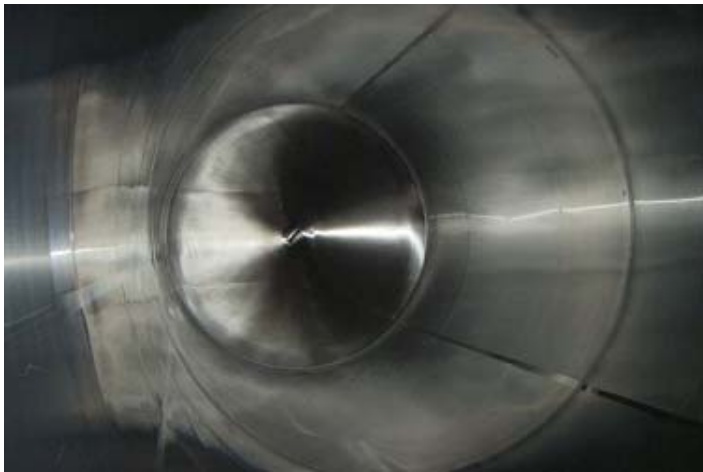

## Dairy Craft Inc. Milk Silo - 30,000 Gallon

Mfg: Dairy Craft, Inc.

Model:

Stock No.: MCEB002

Serial No.:

Dairy Craft Inc. Milk Silo. Capacity: 30,000 gallons. Drawing number: C15147A. Materials of construction: painted exterior and stainless steel interior. Features include: full jacket with domed top, slope to drain on bottom, manway door, and 2 hp, side-mounted agitator assembly. Empty weight: 30,500 lbs. Inside dimensions: 12 ft. dia. x 37 ft. straight side H. Outside dimensions: 12 ft. 4-3/4 in. x 40 ft. 6 in. H.

Current pictures of silo.

The following are pictures of silo in transit.

The following pictures are of the silo's the previous installation.